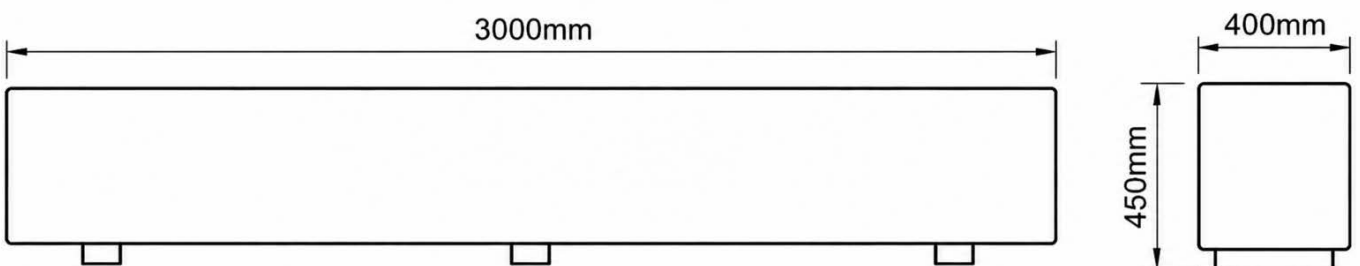

## Finishes & options available

- Custom widths/heights - Standard (300mm x 300mm) or XL (400mm x 400mm)

## Specifications - XL