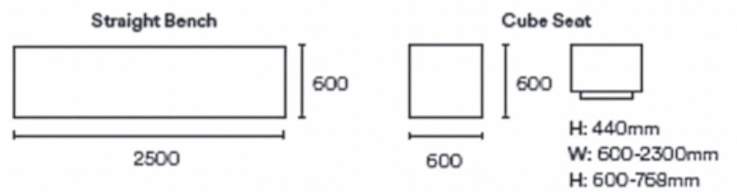

**A wide range of colours are available to suit your desired colour scheme
All options above need to be discussed prior to purchase.

Specifications

With optional timber top

Other products in the Nazareth Collection