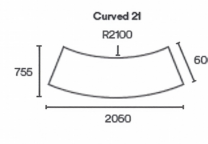

**A wide range of colours are available to suit your desired colour scheme
All options above need to be discussed prior to purchase.

Specifications

With optional timber top

Other products in the Nazareth Collection