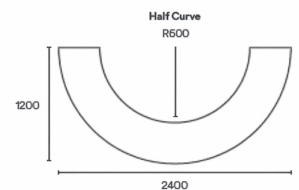

Specifications