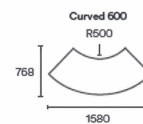

Specifications