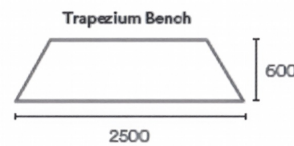

**A wide range of colours are available to suit your desired colour scheme
All options above need to be discussed prior to purchase.

Specifications

Other products in the Nazareth Collection

- Nazareth straight & cube bench
- Nazareth curved bench