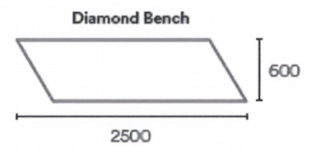

**A wide range of colours are available to suit your desired colour scheme
All options above need to be discussed prior to purchase.

Specifications

Other products in the Nazareth Collection

- Nazareth straight & cube bench
- Nazareth curved bench