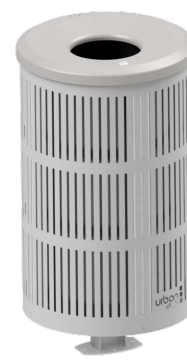

Citistyle Stainless Steel Bin

Elevate urban spaces with this durable, cost-efficient, premium waste management solution. Available in 60L and 100L, it features a sleek brushed stainless steel finish, with optional powdercoated colour or polished upgrades. Customise it further with attractive stainless steel wraps, offering unique perforations and slots.

Specifications

60L- Perforated

60L Slots

100L- Perforated

100L- Slots

Other products in the *Citistyle* range

- *Citistyle* Timber Bin
- *Citistyle* Wave Seat
- *Citistyle* Deluxe Bin
- *Citistyle* Deluxe Table Setting
- *Citistyle* Deluxe Seat
- *Citistyle* Timber Table Setting
- *Citistyle* Timber Seat
- *Citistyle* Semi Hoop Bike Rack
- *Citistyle* Deluxe Bench
- *Citistyle* Compact Bike Stand with logo
- *Citistyle* Timber Bench
- *Citistyle* Bollard

To view other products in the *Citistyle* range, visit our website.

Contact us today

Freephone **0508 4 URBAN** or visit urbaneffects.co.nz

Citistyle Stainless Steel Bin

Elevate urban spaces with this durable, cost-efficient, premium waste management solution. Available in 60L and 100L, it features a sleek brushed stainless steel finish, with optional powdercoated colour or polished upgrades. Customise it further with attractive stainless steel wraps, offering unique perforations and slots.