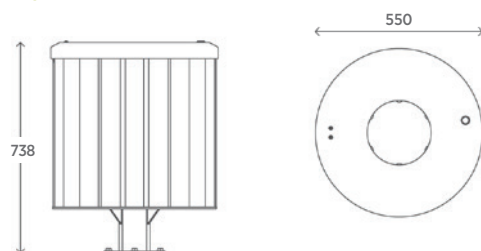

Specifications

Other products in the *Citistyle* range

- *Citistyle* Timber Bin
- *Citistyle* Deluxe Seat
- *Citistyle* Timber Seat
- *Citistyle* Deluxe Bench
- *Citistyle* Timber Bench
- *Citistyle* Deluxe Table Setting
- *Citistyle* Timber Table Setting
- *Citistyle* Semi Hoop Bike Rack
- *Citistyle* Bollard

To view other products in the *Citistyle* range, visit our website

*A wide range of colours are available to suit your desired colour scheme.

Contact us today

Freephone **0508 4 URBAN** or visit urbaneffects.co.nz