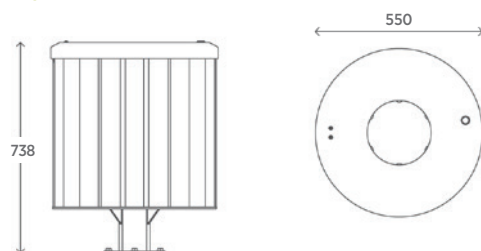

Specifications

Other products in the *Citistyle* range

- *Citistyle* Deluxe Bin
- *Citistyle* Deluxe Seat
- *Citistyle* Timber Seat
- *Citistyle* Deluxe Bench
- *Citistyle* Timber Bench
- *Citistyle* Deluxe Table Setting
- *Citistyle* Timber Table Setting
- *Citistyle* Semi Hoop Bike Rack
- *Citistyle* Bollard

To view other products in the *Citistyle* range, visit our website

*A wide range of colours are available to suit your desired colour scheme.

Contact us today

Freephone **0508 4 URBAN** or visit urbaneffects.co.nz