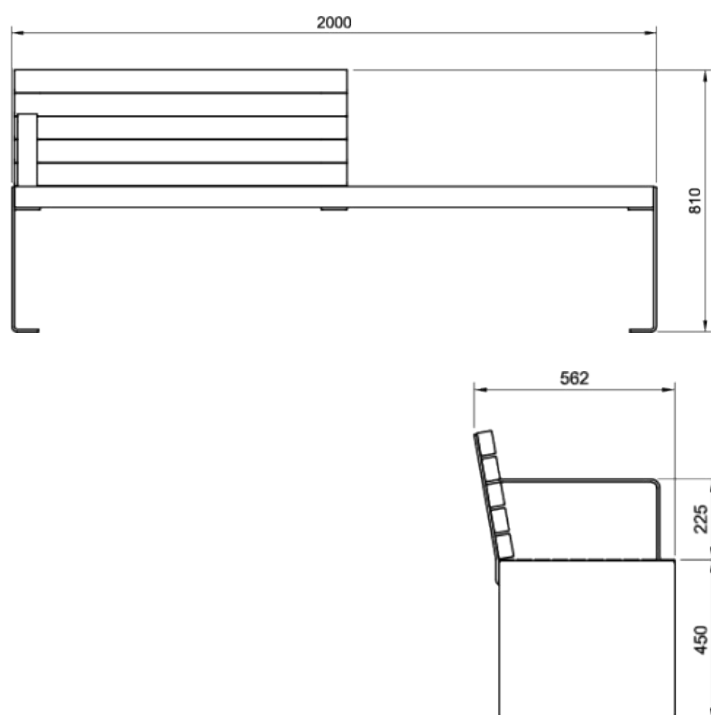

Specifications

**A wide range of colours are available to suit your desired colour scheme
All options above need to be discussed prior to purchase.

Contact us today

Freephone **0508 4 URBAN** or visit urbaneffects.co.nz