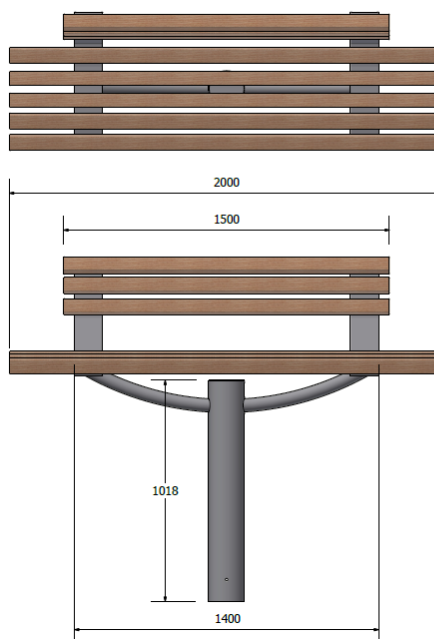

Specifications

**A wide range of colours are available to suit your desired colour scheme
All options above need to be discussed prior to purchase.

Contact us today

Freephone **0508 4 URBAN** or visit urbaneffects.co.nz