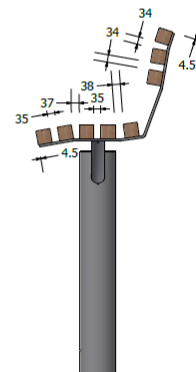

Specifications

**A wide range of colours are available to suit your desired colour scheme
All options above need to be discussed prior to purchase.

Contact us today

Freephone **0508 4 URBAN** or visit urbaneffects.co.nz