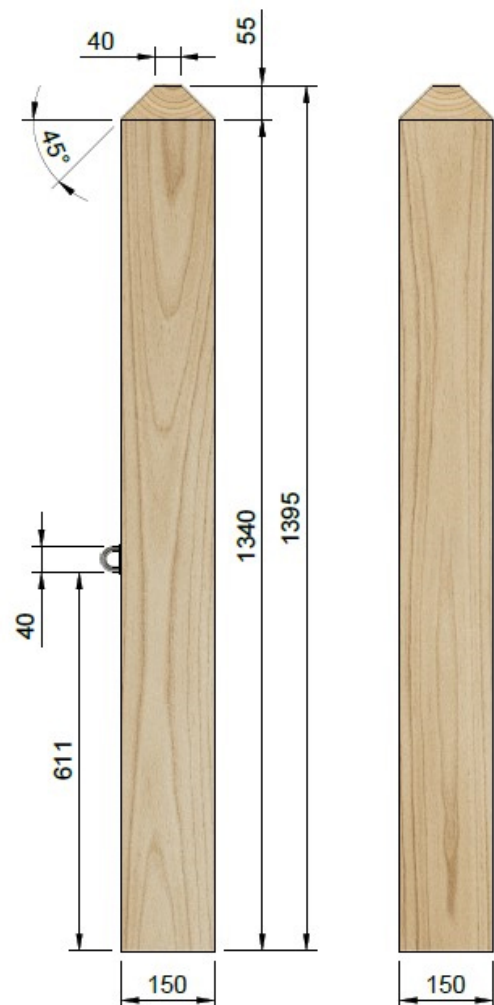

Specifications

Contact us today

Freephone **0508 4 URBAN** or visit urbaneffects.co.nz