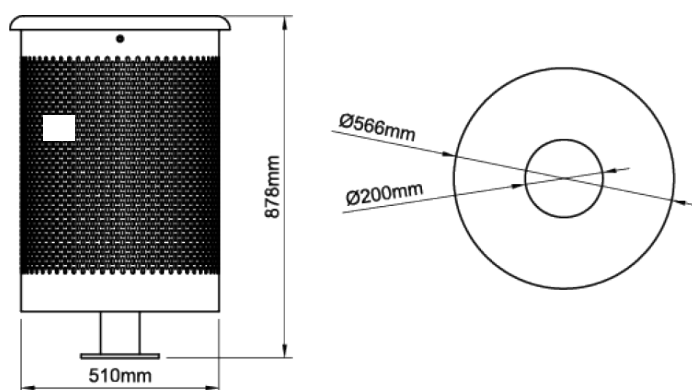

Specifications

*A wide range of colours are available to suit your desired colour scheme.

Contact us today

Freephone **0508 4 URBAN** or visit urbaneffects.co.nz