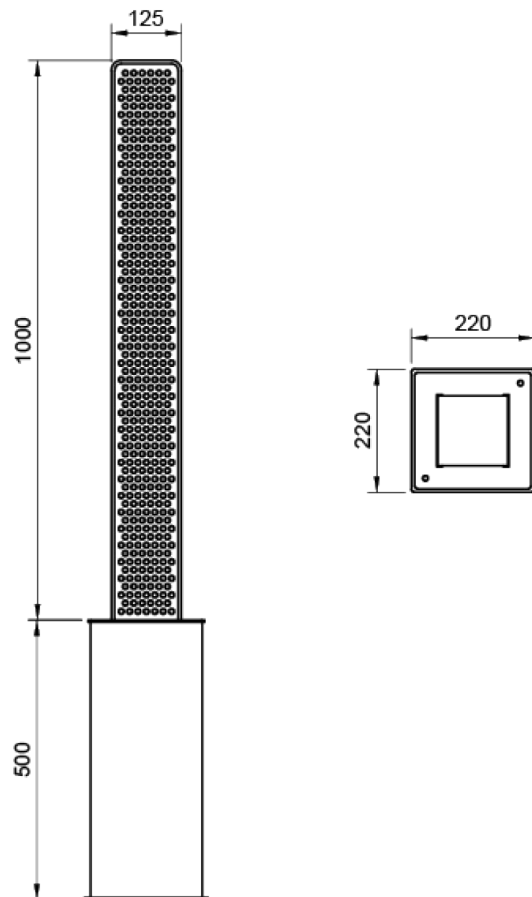

Specifications

*A wide range of colours are available to suit your desired colour scheme.

Contact us today

Freephone **0508 4 URBAN** or visit urbaneffects.co.nz