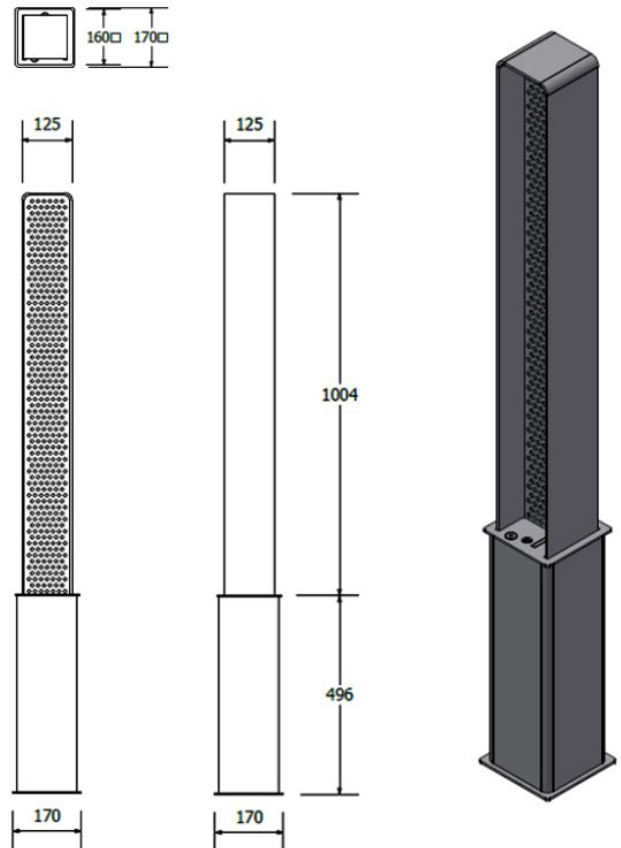

Specifications

*A wide range of colours are available to suit your desired colour scheme.

Contact us today

Freephone **0508 4 URBAN** or visit urbaneffects.co.nz