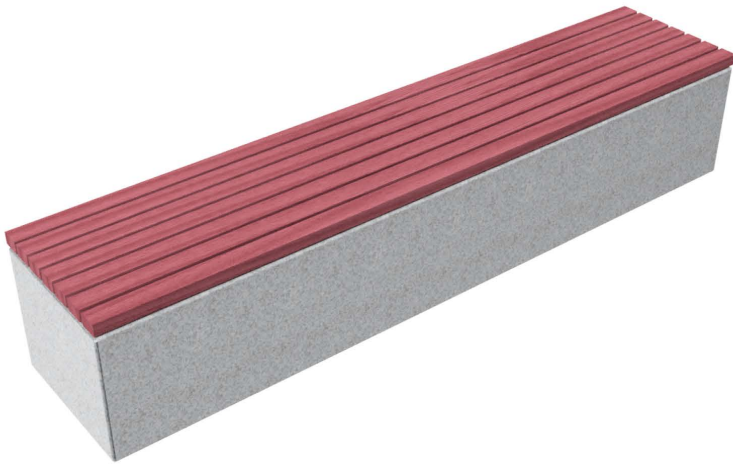

Nazareth Concrete Bench

Seamlessly blending strength and natural elegance, this bench features a robust concrete block base, a galvanised steel frame, and premium hardwood timber slats. Designed for exceptional stability and durability, its solid construction makes it a perfect addition to public spaces, parks, and urban landscapes.

Customisation
available

Quality & durability

- Hardwood timber slats; Natural finish
- Galvanised steel frame
- Concrete block base
- Surface mounted
- Galvanised fixings

Options

- Various timber options- Purple Heart, Vitex and Saligna
- Stainless steel frame

Ideal for

- Public parks
- Streetscapes
- Bus stops
- Schools and universities
- Commercial outdoor spaces
- Gardens
- Community spaces
- Walkways and trails

Specifications

**A wide range of colours are available to suit your desired colour scheme
All options above need to be discussed prior to purchase.