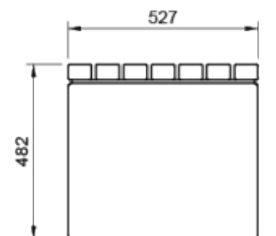

Specifications

**A wide range of colours are available to suit your desired colour scheme
All options above need to be discussed prior to purchase.

Contact us today

Freephone **0508 4 URBAN** or visit urbaneffects.co.nz