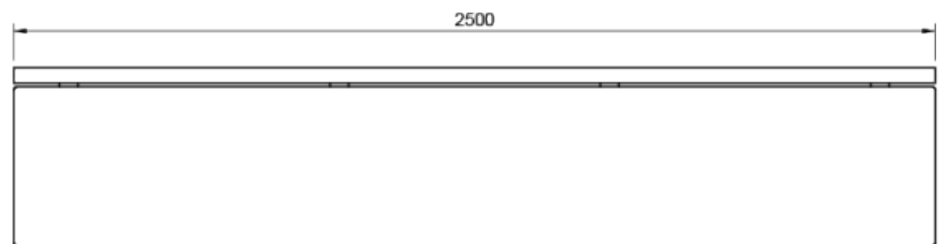

Specifications

**A wide range of colours are available to suit your desired colour scheme
All options above need to be discussed prior to purchase.

Contact us today

Freephone **0508 4 URBAN** or visit urbaneffects.co.nz