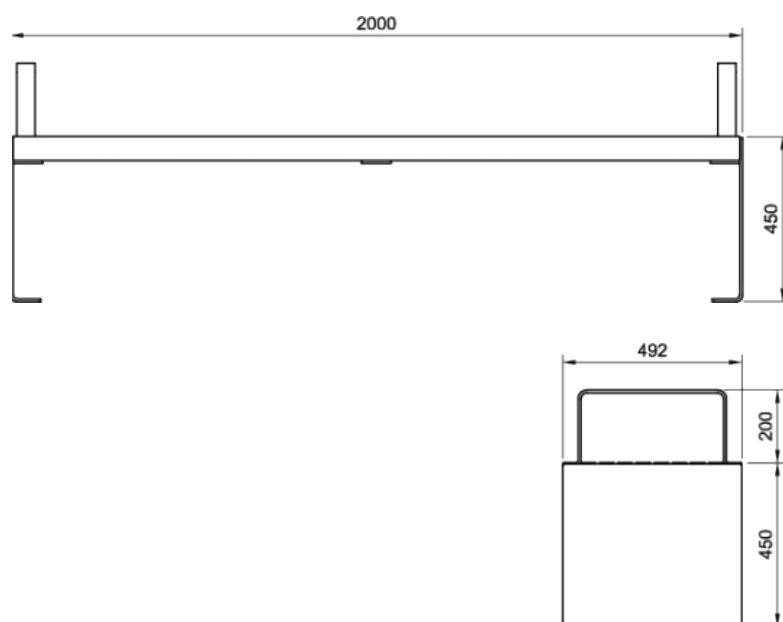

Specifications

**A wide range of colours are available to suit your desired colour scheme
All options above need to be discussed prior to purchase.

Contact us today

Freephone **0508 4 URBAN** or visit urbaneffects.co.nz