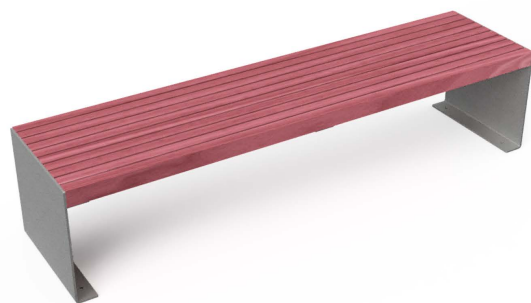

# Heaphy Timber Bench

Combining durability with natural charm, the Heaphy Timber Bench features a galvanised steel frame and hardwood timber slats for a sturdy and stylish seating solution. Designed for outdoor use, it offers customisation options such as armrests, custom lengths, and powder-coated frames to suit any setting.

## Quality & durability

- Galvanised steel frame
- Hardwood timber slats; Natural finish
- Surface mounted
- Galvanised fixings

## Options

- With armrests
- Custom lengths to suit
- Various timber options- Purple Heart, Vitex and Saligna
- Powder coated frame