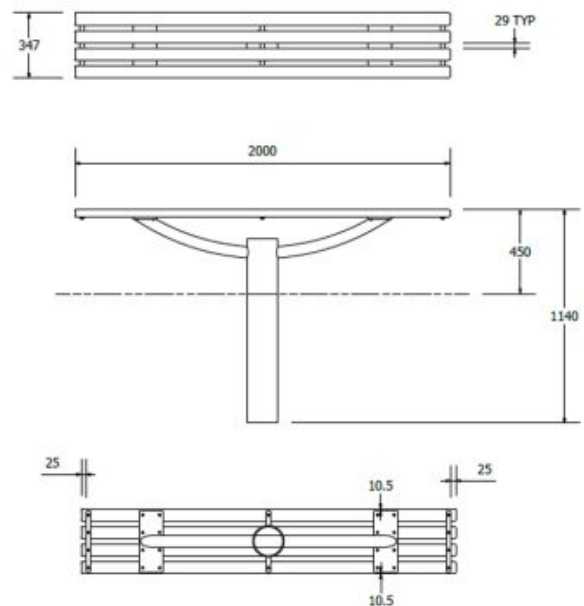

Specifications

**A wide range of colours are available to suit your desired colour scheme
All options above need to be discussed prior to purchase.

Contact us today

Freephone **0508 4 URBAN** or visit urbaneffects.co.nz