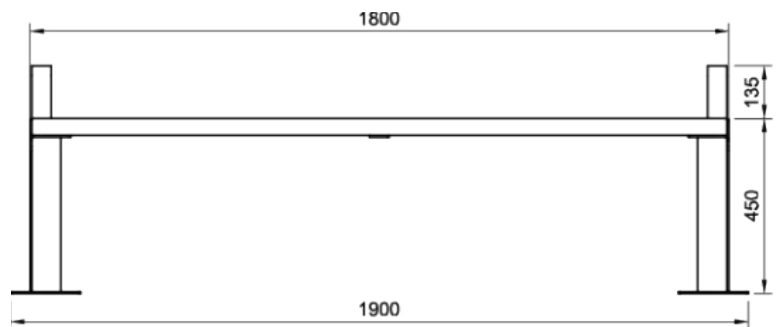

Specifications

**A wide range of colours are available to suit your desired colour scheme
All options above need to be discussed prior to purchase.

Contact us today

Freephone **0508 4 URBAN** or visit urbaneffects.co.nz