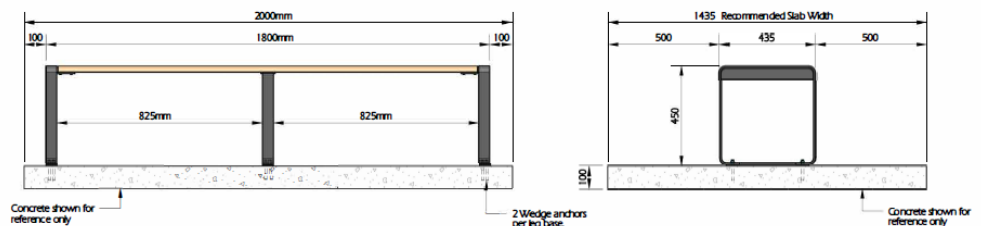

Customisation available

Lifetime Structural Warranty

Quality & durability

- Slimline leg design
- Flat seating platform profile
- Robust and sturdy leg frame
- Fully welded Powdercoated Aluminium frames
- Stainless steel anti-theft fixings
- Fully Closed Insect & Vermin Resistant Extrusions
- Standard sizes available:
1.6m, 1.8m, 2m, 3m, 4m long

Specifications

Seat length- 2 Legs

Ideal for

- Any metropolitan or natural setting
- Parks
- Shopping centres
- Streetscapes
- Education

Seat length- 3 Legs

Finishes Options

- TimberImage Aluminium Slats
- Powder Coated Aluminium Slats
- Anodized Aluminium Slats
- Custom lengths available