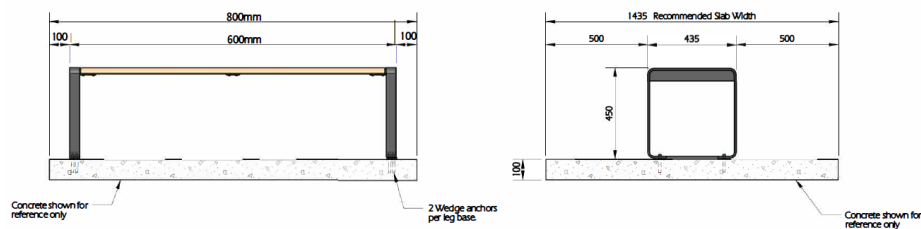

Customisation available

Lifetime Structural Warranty

Quality & durability

- Slimline leg design
- Flat seating platform profile
- Robust and sturdy leg frame
- Fully welded Powdercoated Aluminium frames
- Stainless steel anti-theft fixings
- Fully Closed Insect & Vermin Resistant Extrusions
- Standard sizes available:
1.6m, 1.8m, 2m, 3m, 4m long

Specifications

Seat length- 2 Legs

Ideal for

- Any metropolitan or natural setting
- Parks
- Shopping centres
- Streetscapes
- Education

Seat length- 3 Legs

Finishes Options

- TimberImage Aluminium Slats
- Powder Coated Aluminium Slats
- Anodized Aluminium Slats
- Custom lengths available