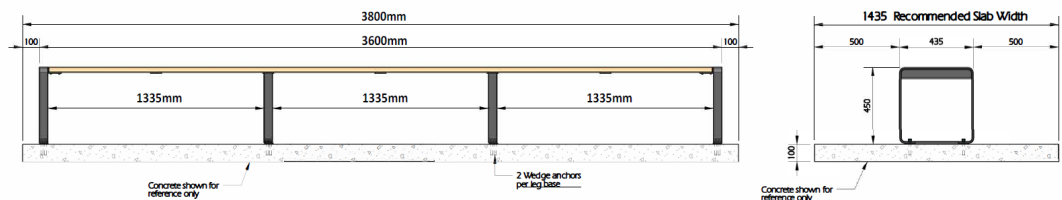

Customisation available

Lifetime Structural Warranty

Quality & durability

- Slimline leg design
- Flat seating platform profile
- Robust and sturdy leg frame
- Fully welded Powdercoated Aluminium frames
- Stainless steel anti-theft fixings
- Fully Closed Insect & Vermin Resistant Extrusions
- Standard sizes available:
1.6m, 1.8m, 2m, 3m, 4m long

Specifications

Seat length- 2 Legs

Ideal for

- Any metropolitan or natural setting
- Parks
- Shopping centres
- Streetscapes
- Education

Seat length- 3 Legs

Finishes Options

- TimberImage Aluminium Slats
- Powder Coated Aluminium Slats
- Anodized Aluminium Slats
- Custom lengths available

Seat length- 4 Legs

Contact us today

Freephone 0508 4 URBAN or visit urbaneffects.co.nz