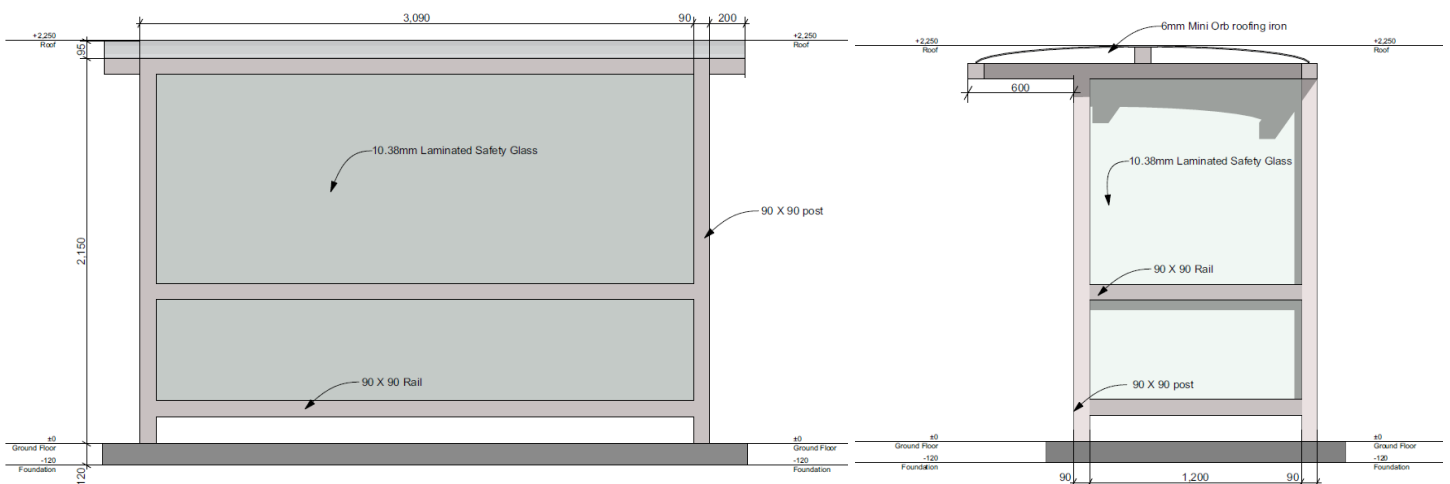

*A wide range of colours are available to suit your desired colour scheme.

Contact us today

Freephone 0508 4 URBAN or visit urbaneffects.co.nz