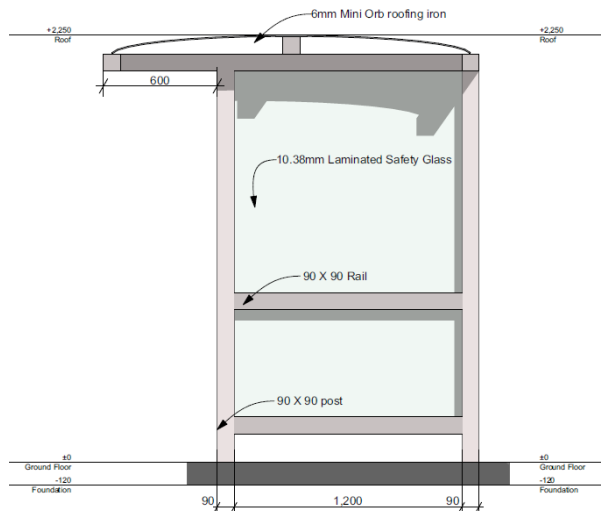

*A wide range of colours are available to suit your desired colour scheme.

Contact us today

Freephone 0508 4 URBAN or visit urbaneffects.co.nz