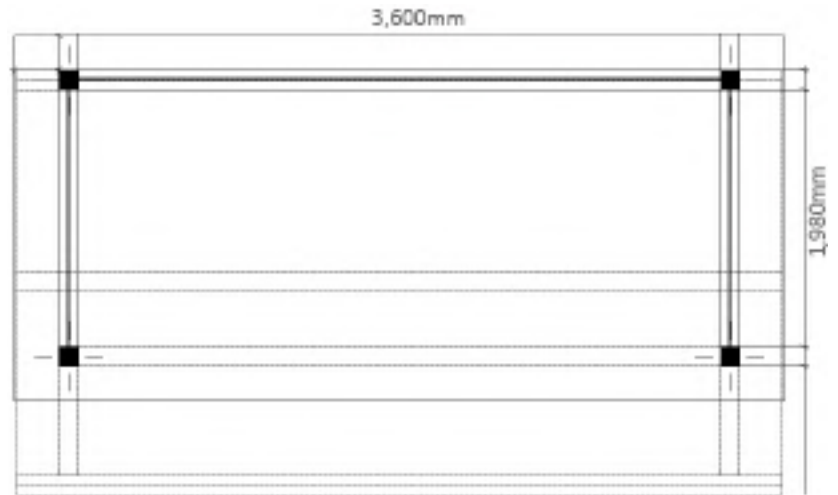

*A wide range of colours are available to suit your desired colour scheme.

Contact us today

Freephone 0508 4 URBAN or visit urbaneffects.co.nz