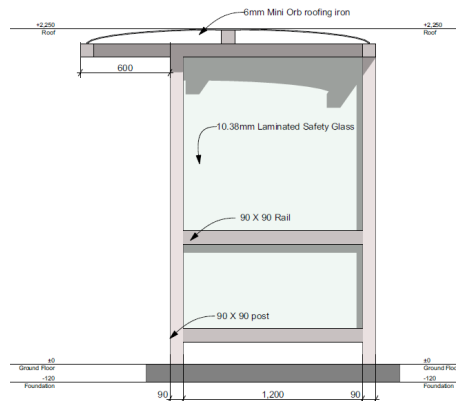

Denver Bus Shelter Overhung - 5m

The Denver Shelter, with its overhung style, offers versatile configurations to suit your unique shelter needs, ensuring durable, rust-free maintenance. Its smart design provides extra coverage with minimal footprint. With an open front and optional seating, it prioritises your convenience and weather-proof durability.

Customisation available

5-Year Structural Warranty

Specifications

*A wide range of colours are available to suit your desired colour scheme.

Contact us today

Freephone 0508 4 URBAN or visit urbaneffects.co.nz