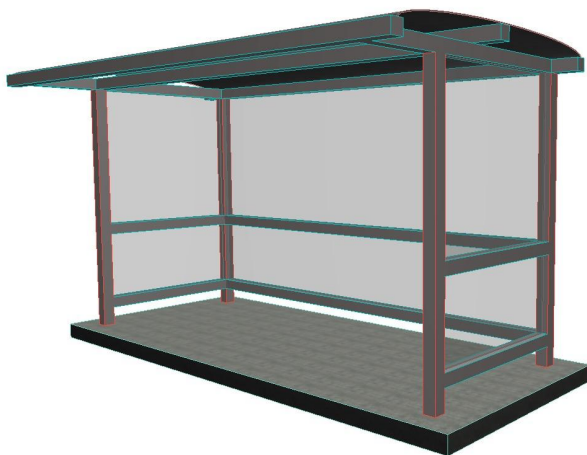

Specifications

*A wide range of colours are available to suit your desired colour scheme.

Contact us today

Freephone 0508 4 URBAN or visit urbaneffects.co.nz