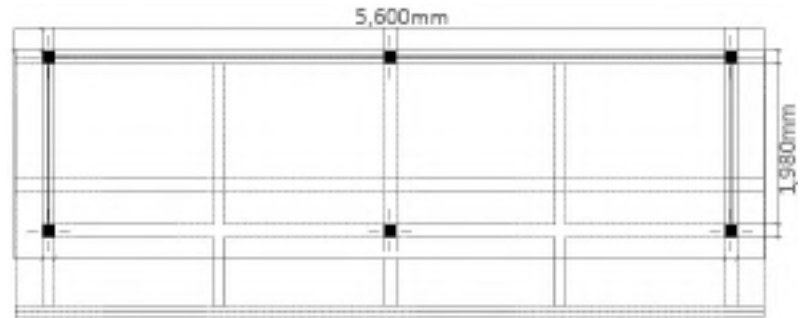

Denver Bus Shelter Overhung - 5m

The Denver Shelter, with its overhung style, offers versatile configurations to suit your unique shelter needs, ensuring durable, rust-free maintenance. Its smart design provides extra coverage with minimal footprint. With an open front and optional seating, it prioritises your convenience and weather-proof durability.

Customisation available

5-Year Structural Warranty

Specifications

*A wide range of colours are available to suit your desired colour scheme.

Contact us today

Freephone 0508 4 URBAN or visit urbaneffects.co.nz