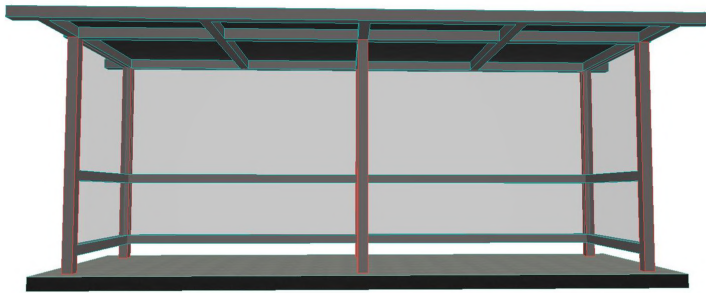

Denver Bus Shelter Overhung - 5m

The Denver Shelter, with its overhung style, offers versatile configurations to suit your unique shelter needs, ensuring durable, rust-free maintenance. Its smart design provides extra coverage with minimal footprint. With an open front and optional seating, it prioritises your convenience and weather-proof durability.

Customisation available

5-Year Structural Warranty

Specifications

*A wide range of colours are available to suit your desired colour scheme.

Contact us today

Freephone 0508 4 URBAN or visit urbaneffects.co.nz