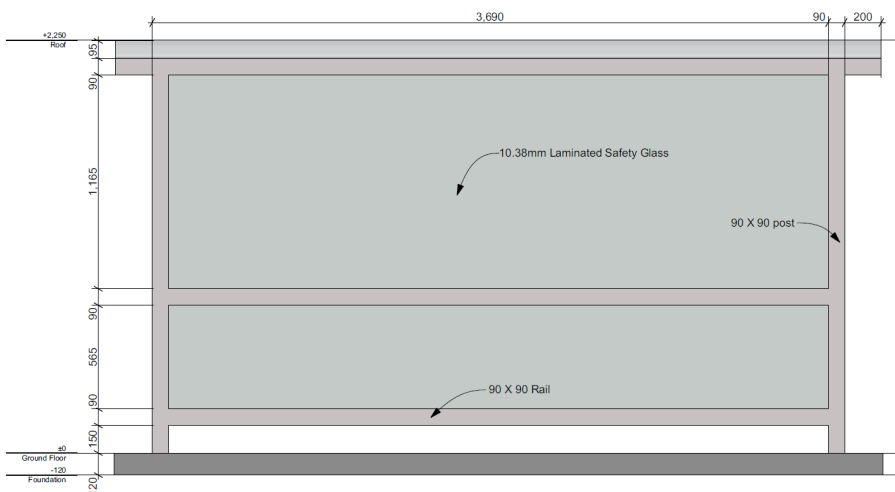

Specifications

*A wide range of colours are available to suit your desired colour scheme.

Contact us today

Freephone 0508 4 URBAN or visit urbaneffects.co.nz