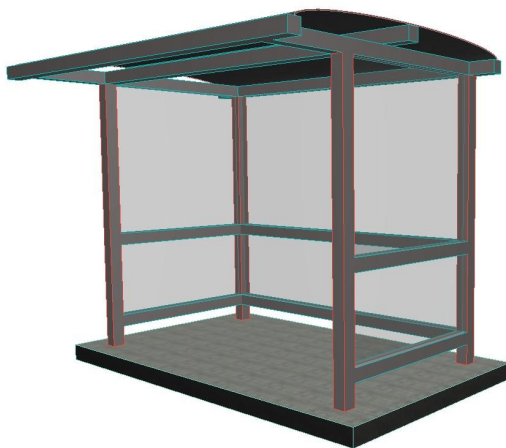

*A wide range of colours are available to suit your desired colour scheme.

Contact us today

Freephone 0508 4 URBAN or visit urbaneffects.co.nz