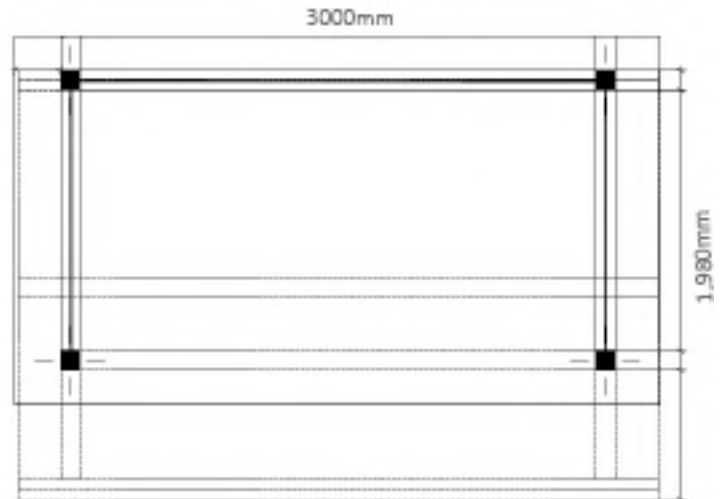

*A wide range of colours are available to suit your desired colour scheme.

Contact us today

Freephone 0508 4 URBAN or visit urbaneffects.co.nz