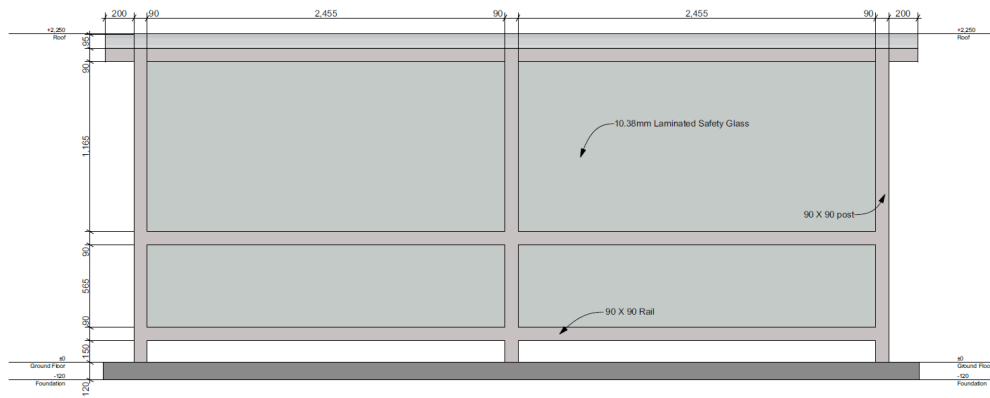

Denver Bus Shelter Overhung - 5m

The Denver Shelter, with its overhung style, offers versatile configurations to suit your unique shelter needs, ensuring durable, rust-free maintenance. Its smart design provides extra coverage with minimal footprint. With an open front and optional seating, it prioritises your convenience and weather-proof durability.

Customisation available

5-Year Structural Warranty

Specifications

*A wide range of colours are available to suit your desired colour scheme.

Contact us today

Freephone 0508 4 URBAN or visit urbaneffects.co.nz