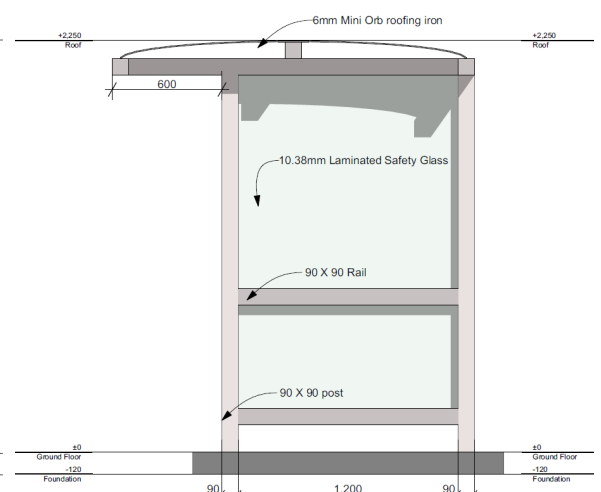

Specifications

*A wide range of colours are available to suit your desired colour scheme.

Contact us today

Freephone 0508 4 URBAN or visit urbaneffects.co.nz