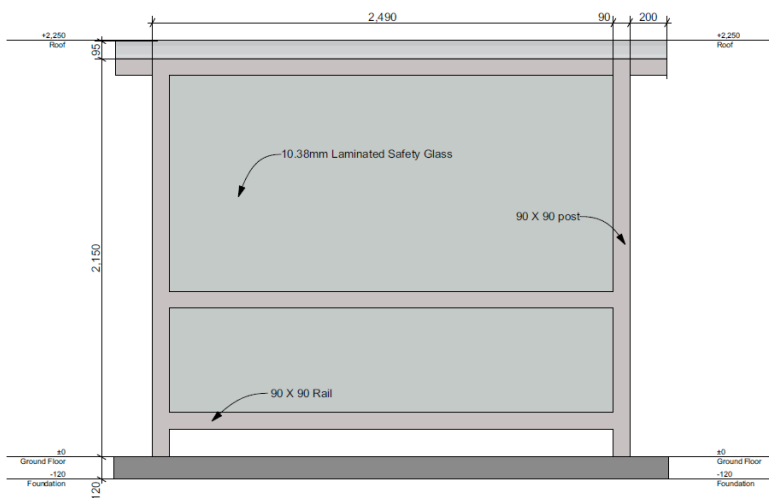

*A wide range of colours are available to suit your desired colour scheme.

Contact us today

Freephone 0508 4 URBAN or visit urbaneffects.co.nz