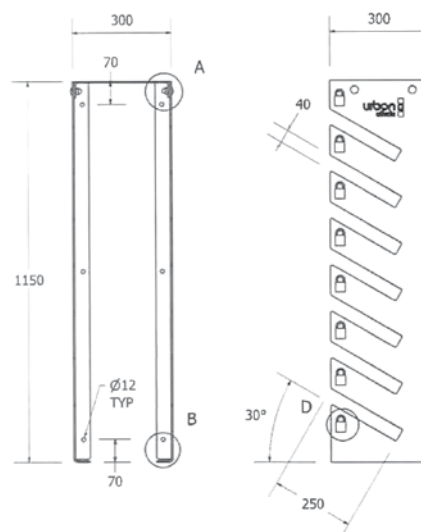

Specifications

Other products in the *Kiwi* range

- *Kiwi* Park Seat
- *Kiwi* Park Bench
- *Kiwi* Table Setting – Classic
- *Kiwi* Table Setting – Deluxe
- *Kiwi* Z Scooter Rack
- *Kiwi* Bollard
- *Kiwi* Tree Grate 102
- *Kiwi* Tree Guard
- Zenith Drinking Fountain

To view other products in the *Kiwi* range, visit our website

*Powder coating your skateboard rack can brighten up your space, but please expect normal wear and tear, such as chipping and marking from constant skateboard movements over time.

Contact us today

Freephone **0508 4 URBAN** or visit urbaneffects.co.nz