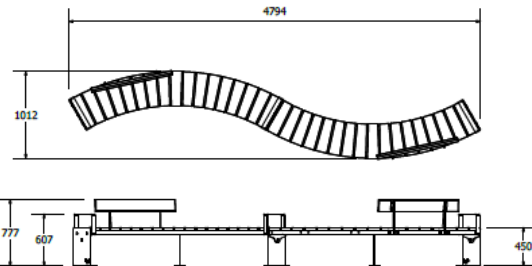

Specifications

Other products in the Legend Collection

- Legend Straight Bench
- Legend Straight Bench Double
- Legend Straight Bench w/ under bench LED lighting
- Legend Straight Bench w/ planter
- Legend Straight Seat
- Legend Straight Seat Double
- Legend Straight Seat w/ planter
- Legend Curved Bench
- Legend Curved Bench Double
- Legend Curved Seat
- Legend Curved Seat Double
- Legend Square Block Seat
- Legend Square Planter