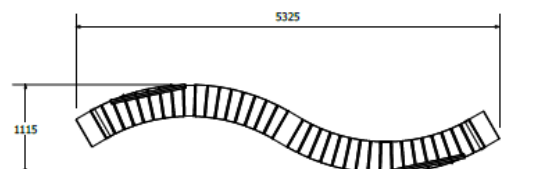

Specifications

Other products in the **Legend Collection**

- Legend Straight Bench
- Legend Straight Bench Double
- Legend Straight Bench w/ under bench LED lighting
- Legend Straight Bench w/ planter
- Legend Straight Seat
- Legend Straight Seat Double
- Legend Straight Seat w/ planter
- Legend Curved Bench
- Legend Curved Bench Double
- Legend Curved Seat
- Legend Curved Seat Double
- Legend Square Block Seat
- Legend Square Planter