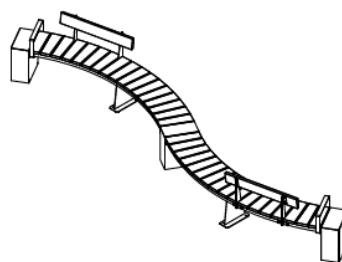

Ideal for

- Any metropolitan or natural setting
- Parks
- Shopping centres
- Streetscapes
- Education

Finishes available

- Hardwood Timber slats and Aluminium ends powdercoated in colour.

**A wide range of colours are available to suit your desired colour scheme.
All options above need to be discussed prior to purchase.

Specifications

Other products in the **Legend Collection**

- Legend Straight Bench
- Legend Straight Bench Double
- Legend Straight Bench w/ under bench LED lighting
- Legend Straight Bench w/ planter
- Legend Straight Seat
- Legend Straight Seat Double
- Legend Straight Seat w/ planter
- Legend Curved Bench
- Legend Curved Bench Double
- Legend Curved Seat
- Legend Curved Seat Double
- Legend Square Block Seat
- Legend Square Planter