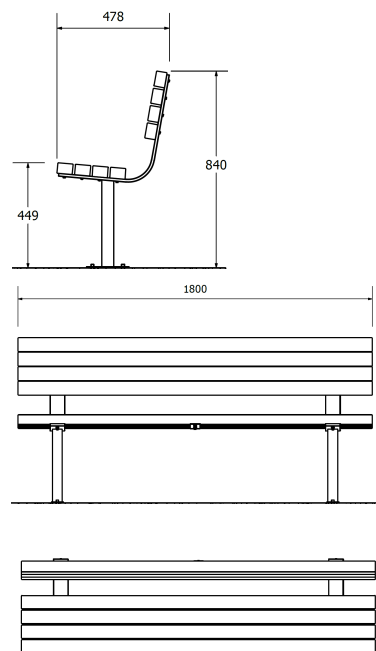

Woodlands Hardwood Seat

The practical *Woodlands* seat is perfect for areas where timber benches are the order of the day, combined with an unobtrusive steel frame, suiting budget restrictions, yet providing both strength and style.

Part of a range

Quality & durability

- Timber Slats
- All fittings HDG
- Surfacemount (Inground mount also available)
- Standard size 1.8m length - STOCKED ITEM (other sizes available on request)

Ideal for

- Schools
- Parks and Reserves
- Sport and recreation clubs

Finishes available

- Hot dip galvanised and powdercoated steel frames and timber slats

Specifications

Other products in the *Woodlands* range

- *Woodlands* Pine Bench
- *Woodlands* Pine Table Setting
- *Woodlands* Hardwood Bench
- *Woodlands* Hardwood Table Setting
- *Woodlands* Platform Bench

To view other products in the *Woodlands* range, visit our website

*A wide range of colours are available to suit your desired colour scheme.

Contact us today

Freephone **0508 4 URBAN** or visit urbaneffects.co.nz