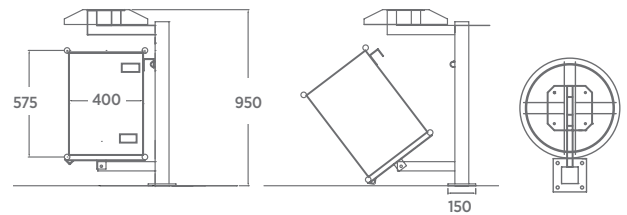

Specifications

Contact us today

Freephone **0508 4 URBAN** or visit urbaneffects.co.nz