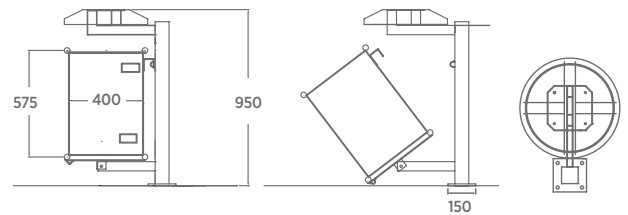

*A wide range of colours are available to suit your desired colour scheme.