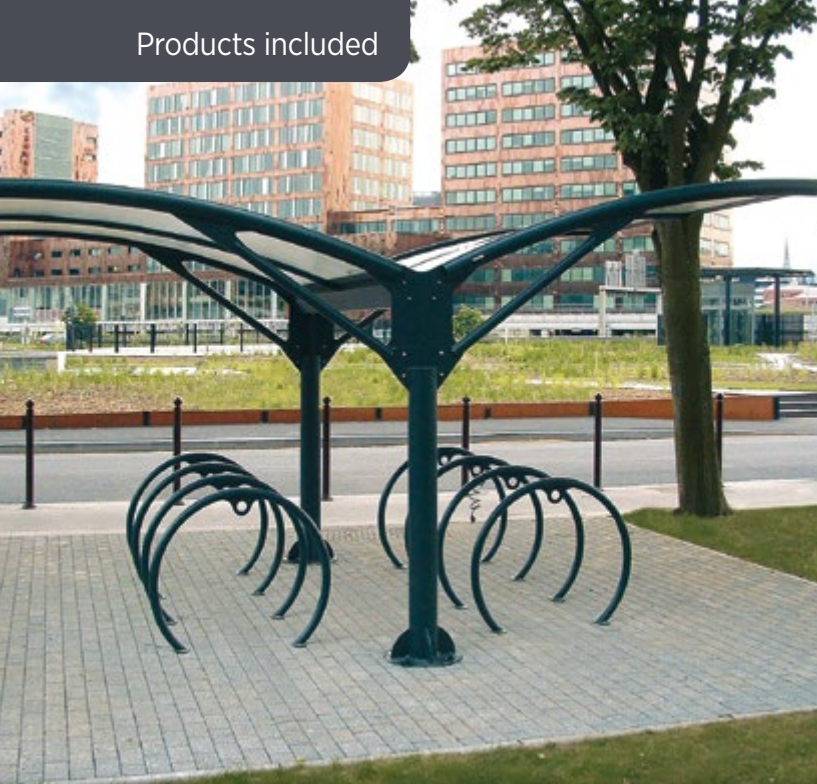

## Space Shelter

The versatile *Space Shelter* comes single or double sided with stylish curved modular protection for various weather conditions.

Customisation available

### Quality & durability

- Heavy duty honeycomb, polycarbonate sheet roof or optional corrugated sheet
- Rain gutter profile directs water into supports
- High snow & wind ratings
- Strong tubular structure
- Bike stands not included
- Size: 2500mm between supports  
5062mm deep (single)  
9087mm deep (double)  
Height minimum 1853mm

## Colonial Tilt Steel Bin

The 60L *Colonial* Tilt Steel Bin is made from robust sheet steel attached to a solid steel support post with cover lid to shield from rain.

Customisation  
available