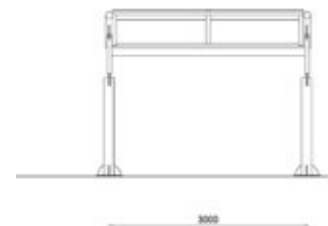

Space Shelter

The versatile *Space Shelter* comes single or double sided with stylish curved modular protection for various weather conditions.

Customisation available

Quality & durability

- Heavy duty honeycomb, polycarbonate sheet roof or optional corrugated sheet
- Rain gutter profile directs water into supports
- High snow & wind ratings
- Strong tubular structure
- Bike stands not included
- Size: 2500mm between supports
  5062mm deep (single)
  9087mm deep (double)
  Height minimum 1853mm

Ideal for

- Parks
- Education
- Sporting Clubs

Finishes available

- Double or single sided options
- Galvanised and powder coated in RAL selected colours