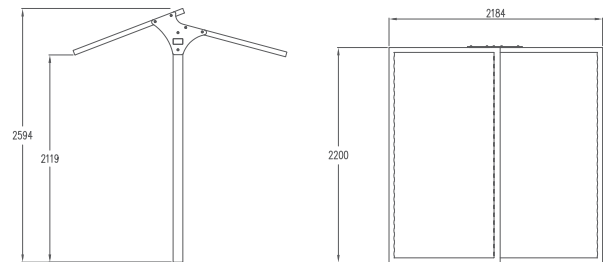

Specifications