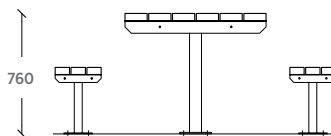

Specifications

Other products in the *Woodlands* range

- *Woodlands Hardwood Table Setting*
- *Woodlands Pine Bench*
- *Woodlands Hardwood Bench*
- *Woodlands Hardwood Seat*
- *Woodlands Platform Bench*

To view other products in the *Woodlands* range, visit our website