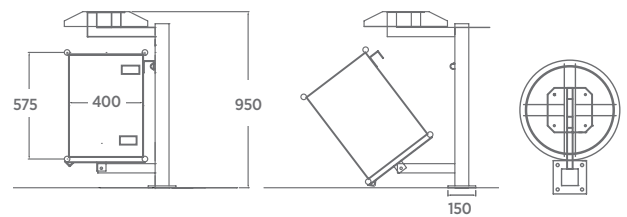

*A wide range of colours are available to suit your desired colour scheme.