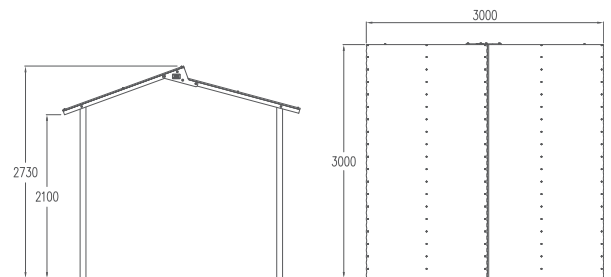

Specifications