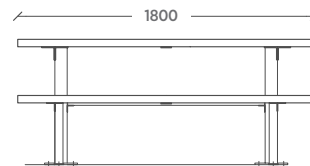

Specifications

Other products in the *Woodlands* range

- *Woodlands Hardwood Table Setting*
- *Woodlands Pine Bench*
- *Woodlands Hardwood Seat*
- *Woodlands Hardwood Bench*
- *Woodlands Platform Bench*

To view other products in the *Woodlands* range, visit our website