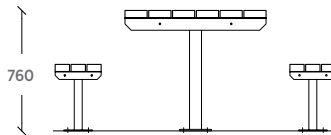

Specifications

Other products in the *Woodlands* range

- *Woodlands Hardwood Table Setting*
- *Woodlands Pine Bench*
- *Woodlands Hardwood Seat*
- *Woodlands Hardwood Bench*
- *Woodlands Platform Bench*

To view other products in the *Woodlands* range, visit our website