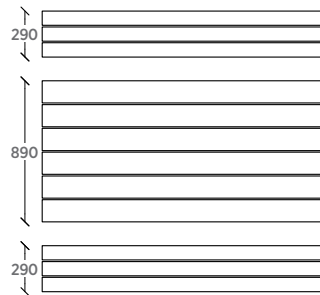

Specifications

Other products in the *Woodlands* range

- *Woodlands Hardwood Table Setting*
- *Woodlands Pine Bench*
- *Woodlands Hardwood Seat*
- *Woodlands Hardwood Bench*
- *Woodlands Platform Bench*

To view other products in the *Woodlands* range, visit our website