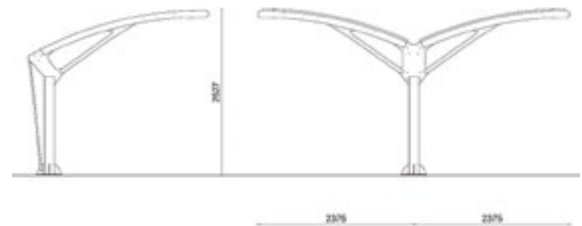

Space Shelter

The versatile *Space Shelter* comes single or double sided with stylish curved modular protection for various weather conditions.

Customisation available

Quality & durability

- Heavy duty honeycomb, polycarbonate sheet roof or optional corrugated sheet
- Rain gutter profile directs water into supports
- High snow & wind ratings
- Strong tubular structure
- Bike stands not included
- Size: 2500mm between supports
5062mm deep (single)
9087mm deep (double)
Height minimum 1853mm

Ideal for

- Parks
- Education
- Sporting Clubs

Finishes available

- Double or single sided options
- Galvanised and powder coated in RAL selected colours

Citistyle Semi Hoop Bike Rack

The *Citistyle* Bike Rack delivers simplicity and practicality in the form of a single semi-hoop for affixing bikes to.

To view other products in the *Citistyle* range, visit our website

Colonial Tilt Steel Bin

The 60L *Colonial* Tilt Steel Bin is made from robust sheet steel attached to a solid steel support post with cover lid to shield from rain.