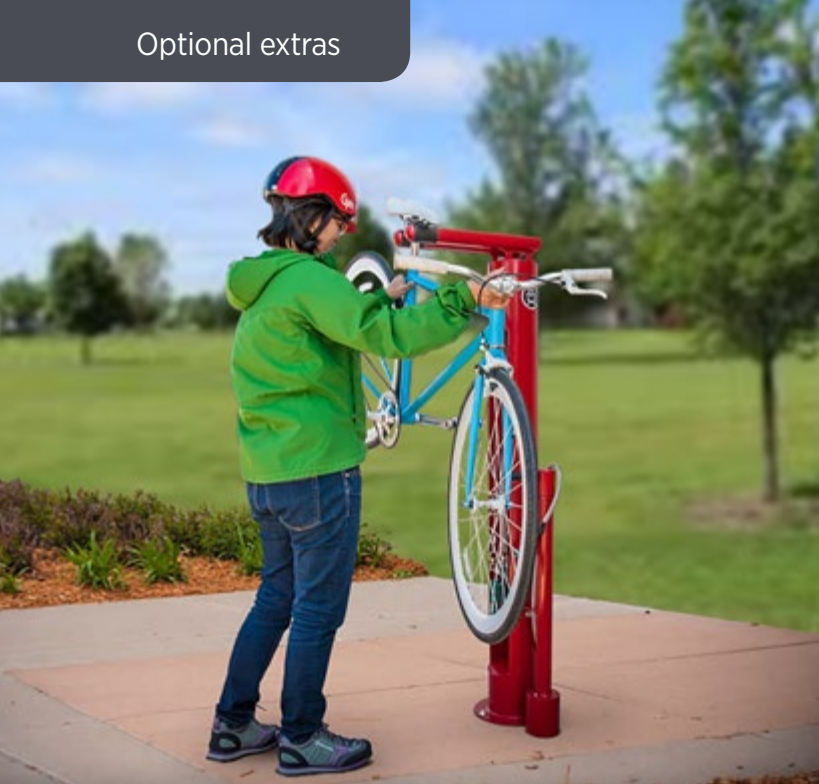

To view other products in the *Citistyle* range, visit our website

Colonial Tilt Steel Bin

The 60L *Colonial* Tilt Steel Bin is made from robust sheet steel attached to a solid steel support post with cover lid to shield from rain.

Ideal for

- Education
- Parks and reserves
- Sport and recreation clubs

Finishes available

- Post – hot dip galvanised
- Outer bin – hot dip galvanised and powdercoated finish
- Bin cover – galvanised and powdercoated finish

**A wide range of colours are available to suit your desired colour scheme.*

Bike Service Station

This modern 'service station' enables users to perform all basic bike repairs. Includes a pump and a convenient stand to perform repairs.