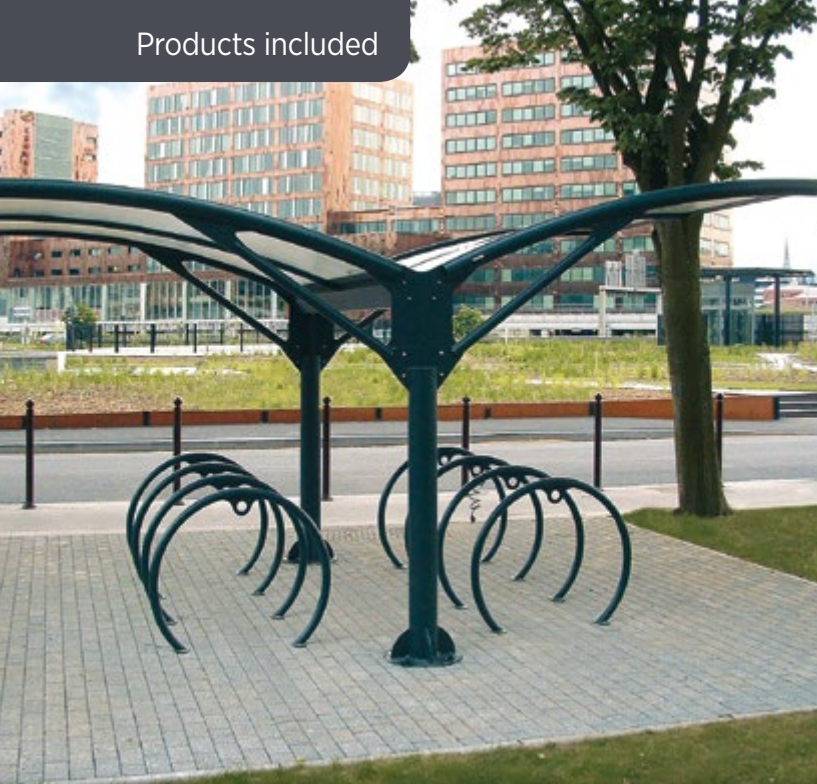

Space Shelter

The versatile *Space Shelter* comes single or double sided with stylish curved modular protection for various weather conditions.

Customisation available

Quality & durability

- Heavy duty honeycomb, polycarbonate sheet roof or optional corrugated sheet
- Rain gutter profile directs water into supports
- High snow & wind ratings
- Strong tubular structure
- Bike stands not included
- Size: 2500mm between supports
5062mm deep (single)
9087mm deep (double)
Height minimum 1853mm

Ideal for

- Parks
- Education
- Sporting Clubs

Finishes available

- Double or single sided options
- Galvanised and powder coated in RAL selected colours

Citistyle Semi Hoop Bike Rack

The *Citistyle* Bike Rack delivers simplicity and practicality in the form of a single semi-hoop for affixing bikes to.

To view other products in the *Citistyle* range, visit our website

Colonial Tilt Steel Bin

The 60L *Colonial* Tilt Steel Bin is made from robust sheet steel attached to a solid steel support post with cover lid to shield from rain.

A heavy-duty, stylish Drinking Fountain with Bubbler and Bottle Filler with vandal resistant tap shrouds. Constructed from marine grade Aluminium extrusion.

Part of a range

Wheelchair access

Quality & durability