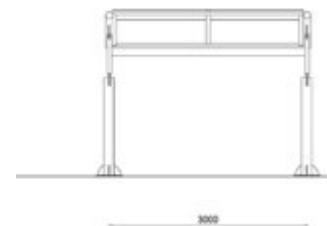

Space Shelter

The versatile *Space Shelter* comes single or double sided with stylish curved modular protection for various weather conditions.

Customisation available

Quality & durability

- Heavy duty honeycomb, polycarbonate sheet roof or optional corrugated sheet
- Rain gutter profile directs water into supports
- High snow & wind ratings
- Strong tubular structure
- Bike stands not included
- Size: 2500mm between supports
  5062mm deep (single)
  9087mm deep (double)
  Height minimum 1853mm

Ideal for

- Parks
- Education
- Sporting Clubs

Finishes available

- Double or single sided options
- Galvanised and powder coated in RAL selected colours