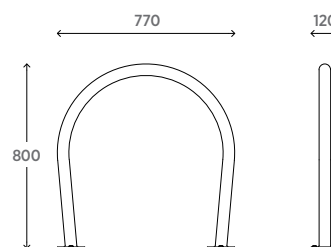

Specifications

Other products in the *Citistyle* range

- *Citistyle* Deluxe Seat
- *Citistyle* Timber Seat
- *Citistyle* Deluxe Bench
- *Citistyle* Timber Bench
- *Citistyle* Deluxe Table Setting
- *Citistyle* Timber Table Setting
- *Citistyle* Deluxe Bin
- *Citistyle* Timber Bin
- *Citistyle* Bollard

To view other products in the *Citistyle* range, visit our website