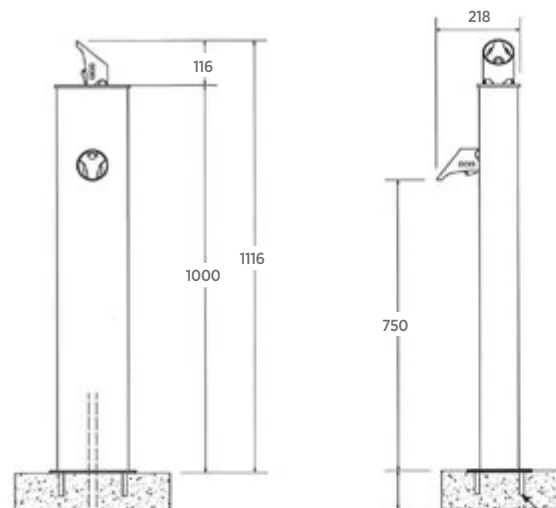

Finishes available

- Colour Powdercoated Aluminium

Other products in the *Zenith* range

- *Zenith* Drinking Fountain - Deluxe 440 model
- *Zenith* Drinking Fountain - Classic 120 model
- *Zenith* Drinking Fountain - Deluxe 140 model
- *Zenith* Drinking Fountain - Classic 220 model
- *Zenith* Drinking Fountain - Deluxe 240 model

To view other products in the *Zenith* range, visit our website