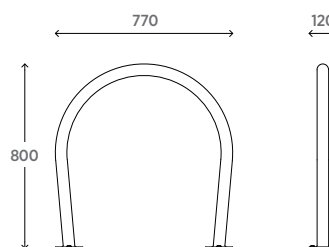

Specifications

Other products in the *Citistyle* range

- *Citistyle* Deluxe Seat
- *Citistyle* Timber Seat
- *Citistyle* Deluxe Bench
- *Citistyle* Timber Bench
- *Citistyle* Deluxe Table Setting
- *Citistyle* Timber Table Setting
- *Citistyle* Deluxe Bin
- *Citistyle* Timber Bin
- *Citistyle* Bollard

To view other products in the *Citistyle* range, visit our website