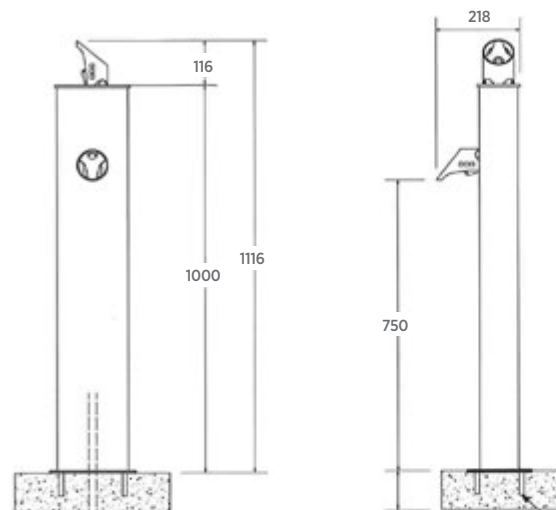

Finishes available

- Colour Powdercoated Aluminium

Other products in the *Zenith* range

- *Zenith* Drinking Fountain - Deluxe 440 model
- *Zenith* Drinking Fountain - Classic 120 model
- *Zenith* Drinking Fountain - Deluxe 140 model
- *Zenith* Drinking Fountain - Classic 220 model
- *Zenith* Drinking Fountain - Deluxe 240 model

To view other products in the *Zenith* range, visit our website