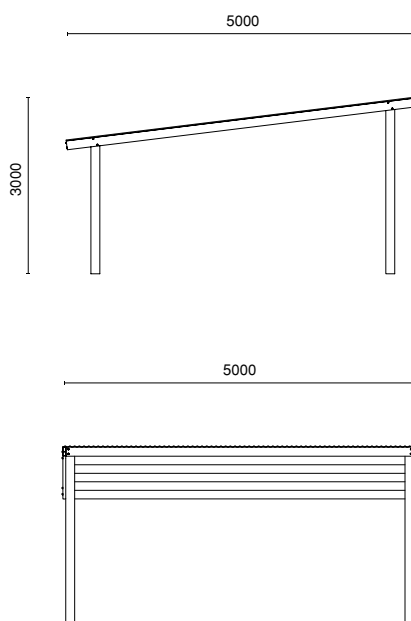

Specifications