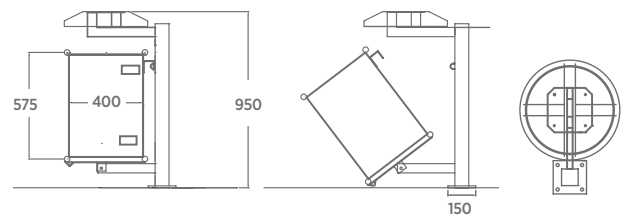

*A wide range of colours are available to suit your desired colour scheme.