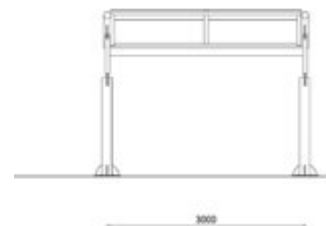

Space Shelter

The versatile *Space Shelter* comes single or double sided with stylish curved modular protection for various weather conditions.

Customisation available

Quality & durability

- Heavy duty honeycomb, polycarbonate sheet roof or optional corrugated sheet
- Rain gutter profile directs water into supports
- High snow & wind ratings
- Strong tubular structure
- Bike stands not included
- Size: 2500mm between supports
  5062mm deep (single)
  9087mm deep (double)
  Height minimum 1853mm

Ideal for

- Parks
- Education
- Sporting Clubs

Finishes available

- Double or single sided options
- Galvanised and powder coated in RAL selected colours