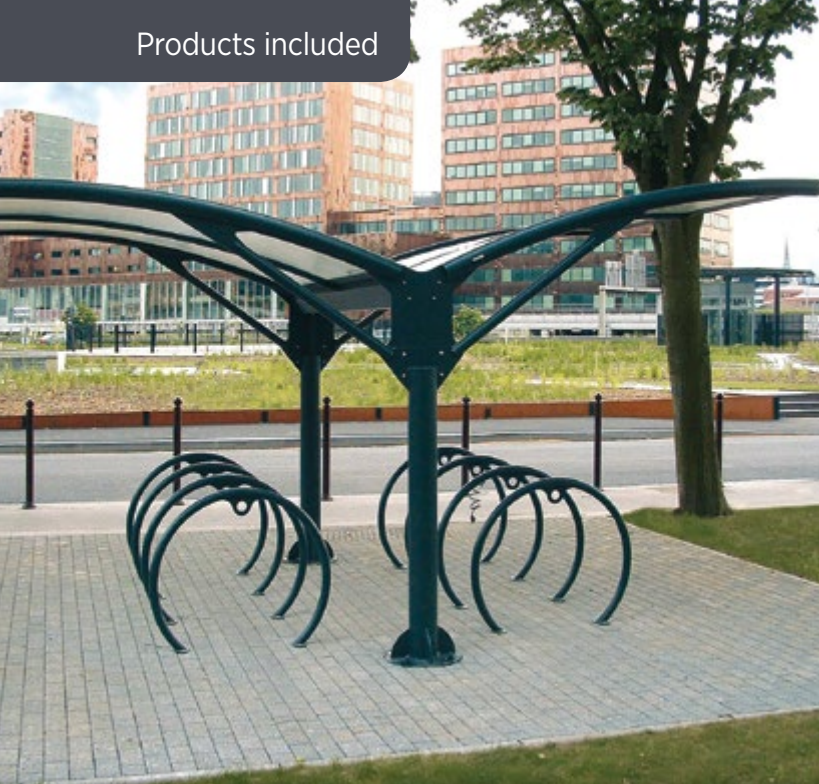

## Space Shelter

The versatile *Space Shelter* comes single or double sided with stylish curved modular protection for various weather conditions.

Customisation available

### Quality & durability

- Heavy duty honeycomb, polycarbonate sheet roof or optional corrugated sheet
- Rain gutter profile directs water into supports
- High snow & wind ratings
- Strong tubular structure
- Bike stands not included
- Size: 2500mm between supports  
5062mm deep (single)  
9087mm deep (double)  
Height minimum 1853mm

## Colonial Tilt Steel Bin

The 60L *Colonial* Tilt Steel Bin is made from robust sheet steel attached to a solid steel support post with cover lid to shield from rain.

Customisation  
available