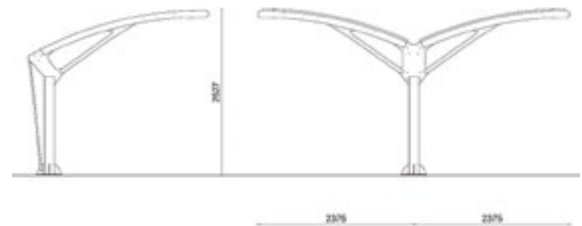

Space Shelter

The versatile *Space Shelter* comes single or double sided with stylish curved modular protection for various weather conditions.

Customisation available

Quality & durability

- Heavy duty honeycomb, polycarbonate sheet roof or optional corrugated sheet
- Rain gutter profile directs water into supports
- High snow & wind ratings
- Strong tubular structure
- Bike stands not included
- Size: 2500mm between supports
  5062mm deep (single)
  9087mm deep (double)
  Height minimum 1853mm

Ideal for

- Parks
- Education
- Sporting Clubs

Finishes available

- Double or single sided options
- Galvanised and powder coated in RAL selected colours