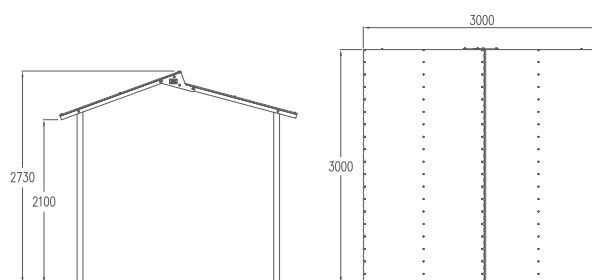

Specifications