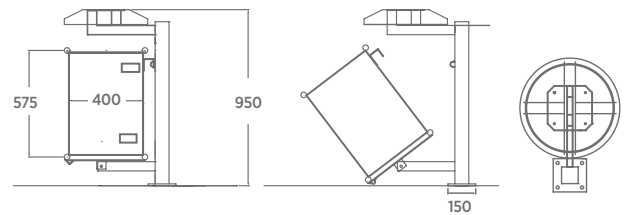

*A wide range of colours are available to suit your desired colour scheme.