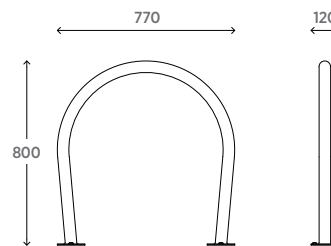

Specifications

Other products in the *Citistyle* range

- *Citistyle* Deluxe Seat
- *Citistyle* Timber Seat
- *Citistyle* Deluxe Bench
- *Citistyle* Timber Bench
- *Citistyle* Deluxe Table Setting
- *Citistyle* Timber Table Setting
- *Citistyle* Deluxe Bin
- *Citistyle* Timber Bin
- *Citistyle* Bollard

To view other products in the *Citistyle* range, visit our website