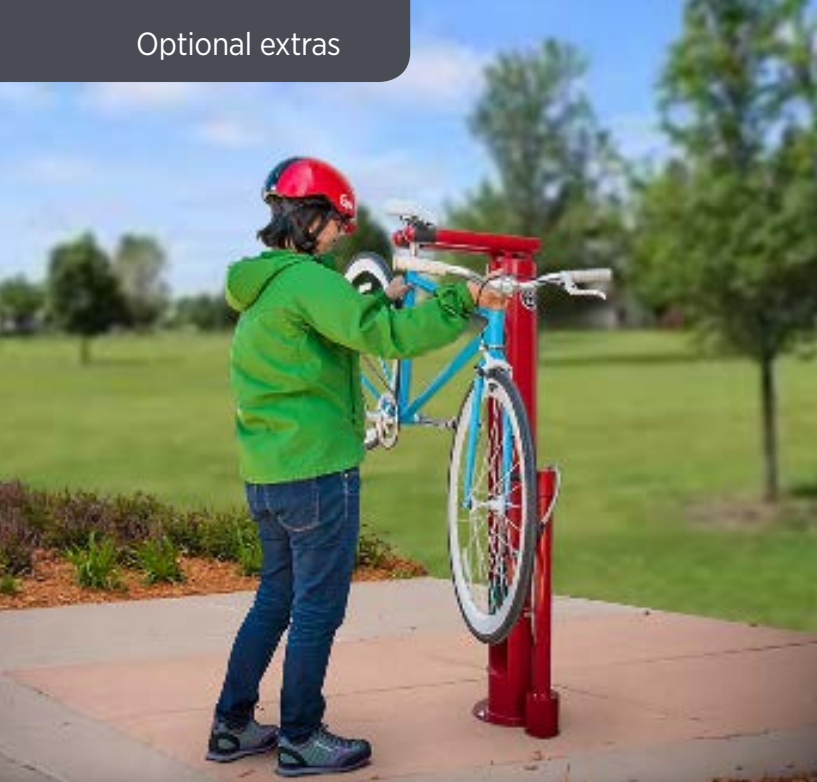

To view other products in the *Citistyle* range, visit our website

Colonial Tilt Steel Bin

The 60L *Colonial* Tilt Steel Bin is made from robust sheet steel attached to a solid steel support post with cover lid to shield from rain.

Ideal for

- Education
- Parks and reserves
- Sport and recreation clubs

Finishes available

- Post – hot dip galvanised
- Outer bin – hot dip galvanised and powdercoated finish
- Bin cover – galvanised and powdercoated finish

**A wide range of colours are available to suit your desired colour scheme.*

Bike Service Station

This modern 'service station' enables users to perform all basic bike repairs. Includes a pump and a convenient stand to perform repairs.