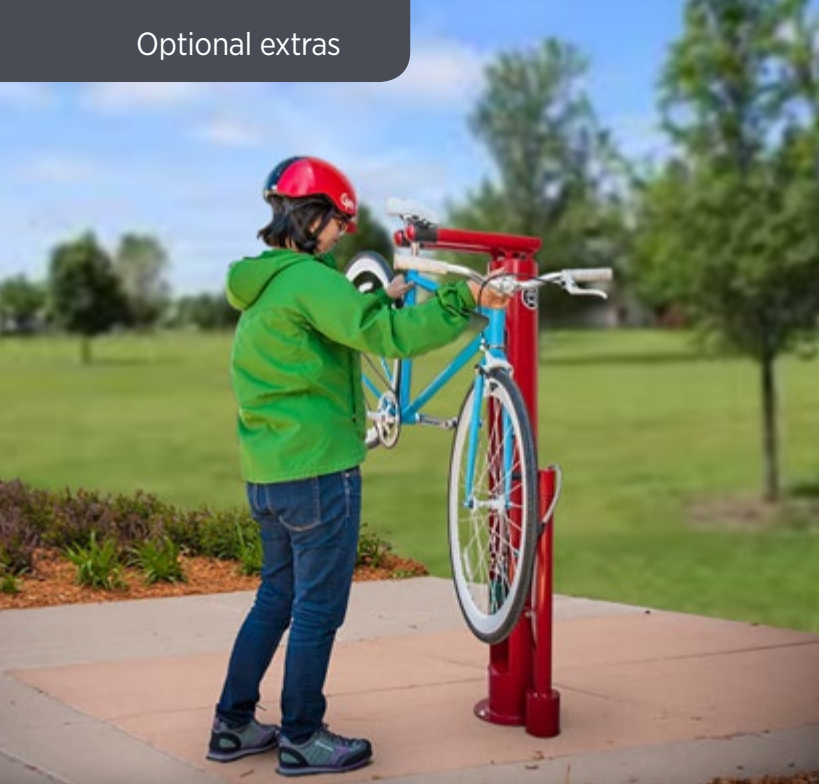

Ideal for

- Education
- Parks and reserves
- Sport and recreation clubs

Finishes available

- Post – hot dip galvanised
- Outer bin – hot dip galvanised and powdercoated finish
- Bin cover – galvanised and powdercoated finish

**A wide range of colours are available to suit your desired colour scheme.*

Bike Service Station

This modern 'service station' enables users to perform all basic bike repairs. Includes a pump and a convenient stand to perform repairs.