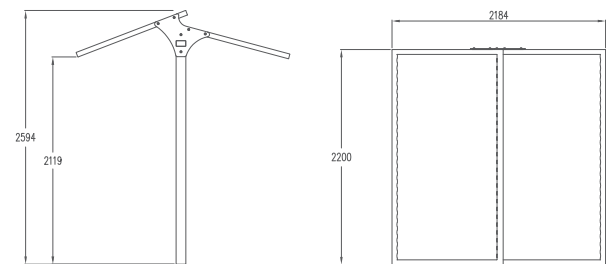

Specifications