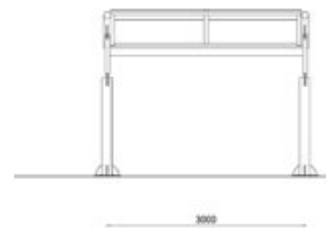

Space Shelter

The versatile *Space Shelter* comes single or double sided with stylish curved modular protection for various weather conditions.

Customisation available

Quality & durability

- Heavy duty honeycomb, polycarbonate sheet roof or optional corrugated sheet
- Rain gutter profile directs water into supports
- High snow & wind ratings
- Strong tubular structure
- Bike stands not included
- Size: 2500mm between supports
  5062mm deep (single)
  9087mm deep (double)
  Height minimum 1853mm

Ideal for

- Parks
- Education
- Sporting Clubs

Finishes available

- Double or single sided options
- Galvanised and powder coated in RAL selected colours