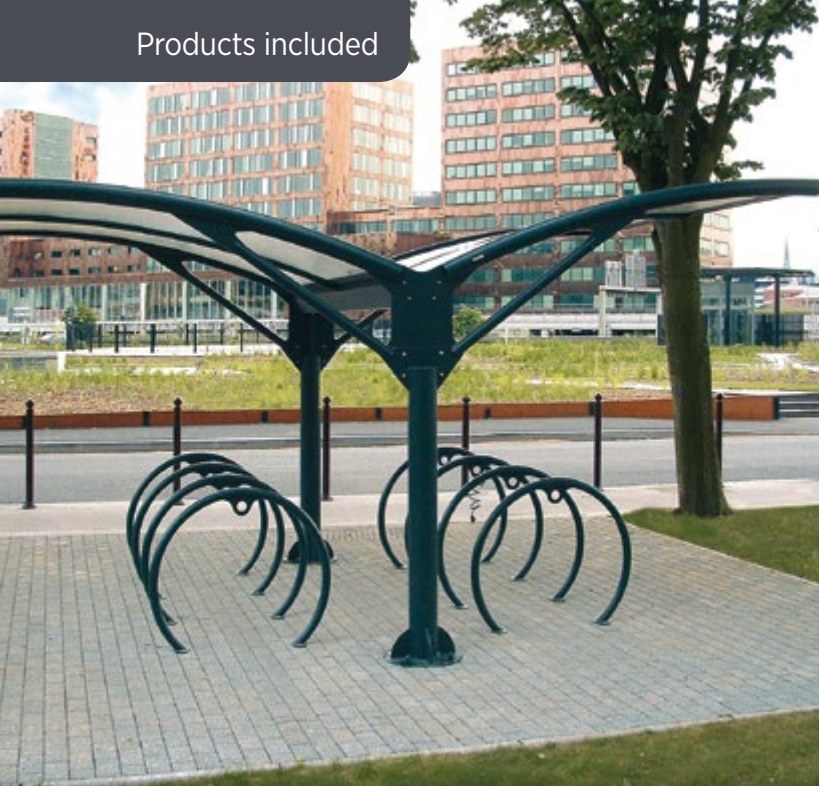

Space Shelter

The versatile *Space Shelter* comes single or double sided with stylish curved modular protection for various weather conditions.

Customisation available

Quality & durability

- Heavy duty honeycomb, polycarbonate sheet roof or optional corrugated sheet
- Rain gutter profile directs water into supports
- High snow & wind ratings
- Strong tubular structure
- Bike stands not included
- Size: 2500mm between supports
5062mm deep (single)
9087mm deep (double)
Height minimum 1853mm

Ideal for

- Parks
- Education
- Sporting Clubs

Finishes available

- Double or single sided options
- Galvanised and powder coated in RAL selected colours

Citistyle Semi Hoop Bike Rack

The *Citistyle* Bike Rack delivers simplicity and practicality in the form of a single semi-hoop for affixing bikes to.

To view other products in the *Citistyle* range, visit our website

Colonial Tilt Steel Bin

The 60L *Colonial* Tilt Steel Bin is made from robust sheet steel attached to a solid steel support post with cover lid to shield from rain.

A heavy-duty, stylish Drinking Fountain with Bubbler and Bottle Filler with vandal resistant tap shrouds. Constructed from marine grade Aluminium extrusion.

Part of a range

Wheelchair access

Quality & durability