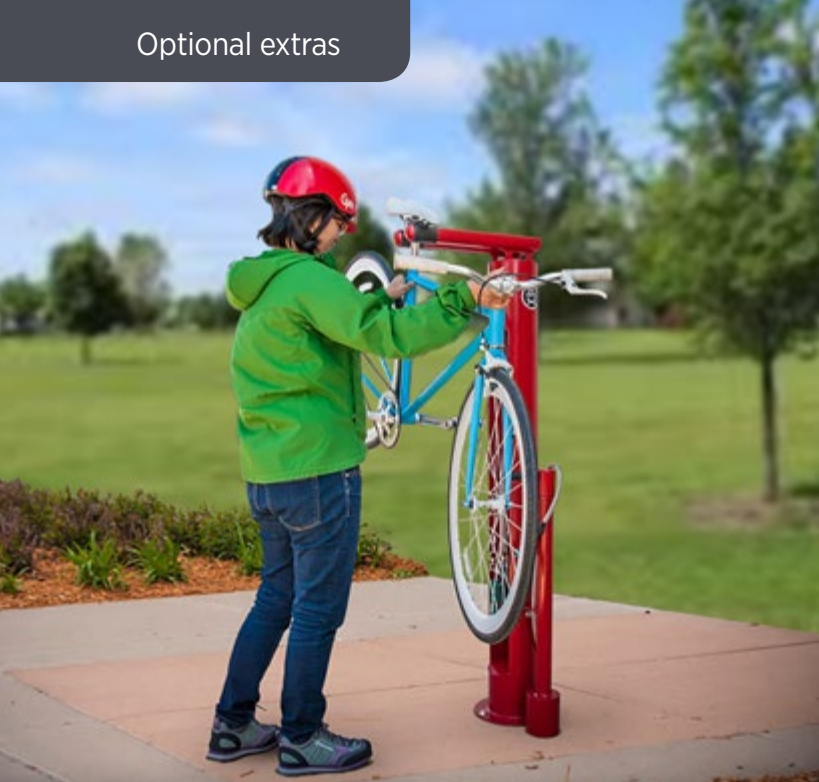

To view other products in the *Citistyle* range, visit our website

Colonial Tilt Steel Bin

The 60L *Colonial* Tilt Steel Bin is made from robust sheet steel attached to a solid steel support post with cover lid to shield from rain.

Ideal for

- Education
- Parks and reserves
- Sport and recreation clubs

Finishes available

- Post – hot dip galvanised
- Outer bin – hot dip galvanised and powdercoated finish
- Bin cover – galvanised and powdercoated finish

**A wide range of colours are available to suit your desired colour scheme.*

Bike Service Station

This modern 'service station' enables users to perform all basic bike repairs. Includes a pump and a convenient stand to perform repairs.