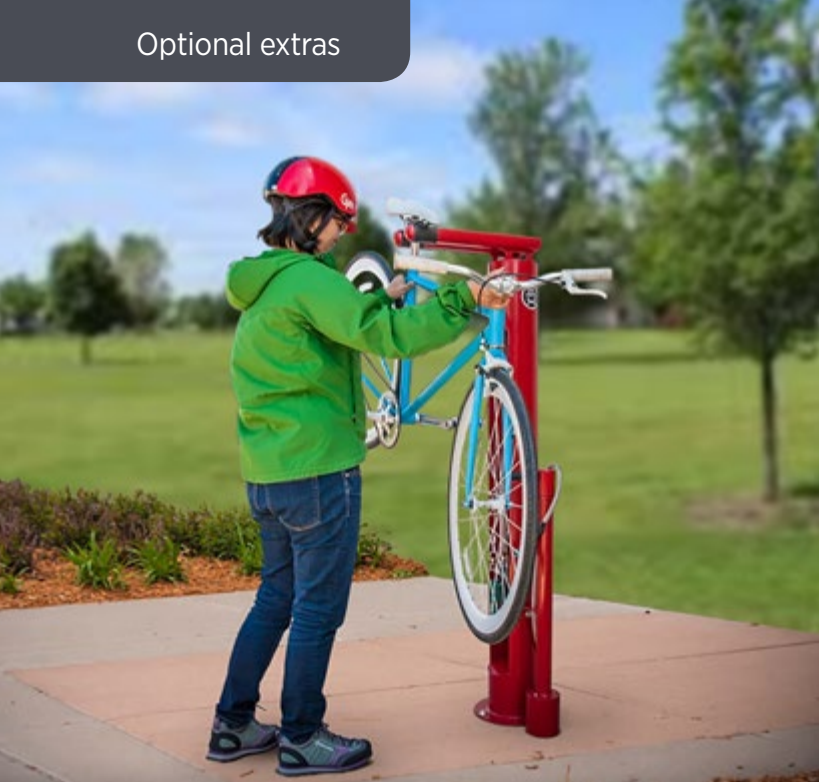

Ideal for

- Education
- Parks and reserves
- Sport and recreation clubs

Finishes available

- Post – hot dip galvanised
- Outer bin – hot dip galvanised and powdercoated finish
- Bin cover – galvanised and powdercoated finish

**A wide range of colours are available to suit your desired colour scheme.*

Bike Service Station

This modern 'service station' enables users to perform all basic bike repairs. Includes a pump and a convenient stand to perform repairs.