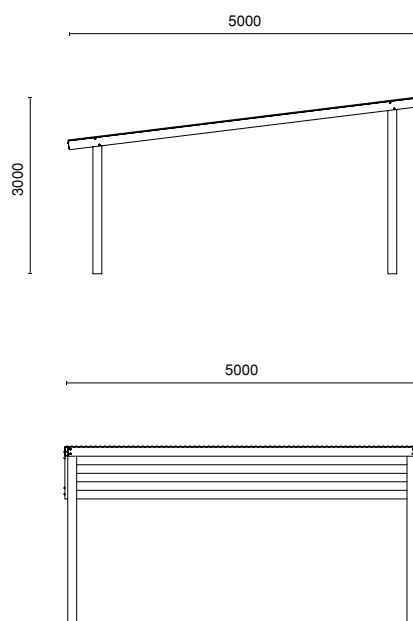

Specifications