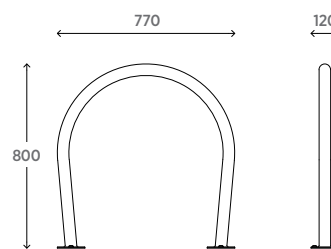

Specifications

Other products in the *Citistyle* range

- *Citistyle* Deluxe Seat
- *Citistyle* Timber Seat
- *Citistyle* Deluxe Bench
- *Citistyle* Timber Bench
- *Citistyle* Deluxe Table Setting
- *Citistyle* Timber Table Setting
- *Citistyle* Deluxe Bin
- *Citistyle* Timber Bin
- *Citistyle* Bollard

To view other products in the *Citistyle* range, visit our website