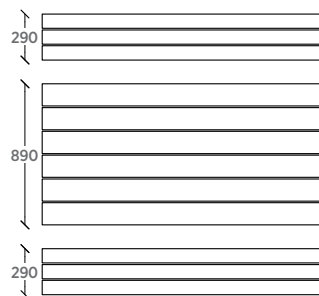

Specifications

Other products in the *Woodlands* range

- *Woodlands Hardwood Table Setting*
- *Woodlands Hardwood Bench*
- *Woodlands Hardwood Seat*
- *Woodlands Pine Bench*
- *Woodlands Platform Bench*

To view other products in the *Woodlands* range, visit our website