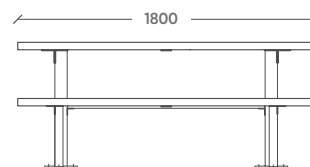

Specifications

Other products in the *Woodlands* range

- *Woodlands Hardwood Table Setting*
- *Woodlands Hardwood Bench*
- *Woodlands Hardwood Seat*
- *Woodlands Pine Bench*
- *Woodlands Platform Bench*

To view other products in the *Woodlands* range, visit our website