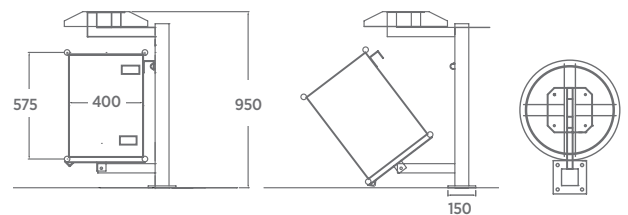

*A wide range of colours are available to suit your desired colour scheme.