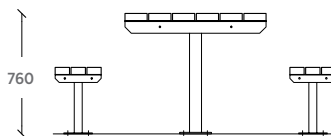

Specifications

Other products in the *Woodlands* range

- *Woodlands Hardwood Table Setting*
- *Woodlands Hardwood Bench*
- *Woodlands Hardwood Seat*
- *Woodlands Pine Bench*
- *Woodlands Platform Bench*

To view other products in the *Woodlands* range, visit our website