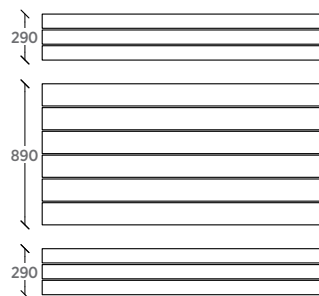

Specifications

Other products in the *Woodlands* range

- *Woodlands* Hardwood Table Setting
- *Woodlands* Hardwood Seat
- *Woodlands* Pine Bench
- *Woodlands* Hardwood Bench
- *Woodlands* Platform Bench

To view other products in the *Woodlands* range, visit our website