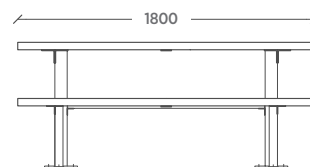

Specifications

Other products in the *Woodlands* range

- *Woodlands* Hardwood Table Setting
- *Woodlands* Hardwood Seat
- *Woodlands* Pine Bench
- *Woodlands* Hardwood Bench
- *Woodlands* Platform Bench

To view other products in the *Woodlands* range, visit our website