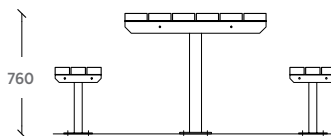

Specifications

Other products in the *Woodlands* range

- *Woodlands* Hardwood Table Setting
- *Woodlands* Hardwood Seat
- *Woodlands* Pine Bench
- *Woodlands* Hardwood Bench
- *Woodlands* Platform Bench

To view other products in the *Woodlands* range, visit our website