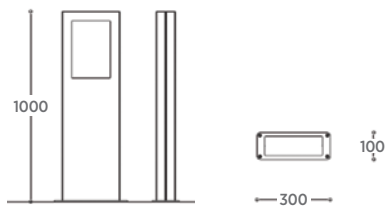

Specifications

*A wide range of colours are available to suit your desired colour scheme.

Contact us today

Freephone **0508 4 URBAN** or visit urbaneffects.co.nz