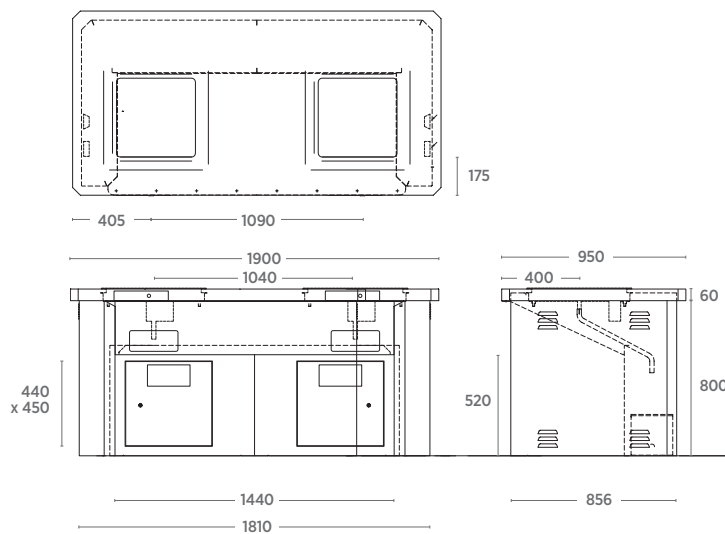

Specially designed cabinet to cater for wheelchair users, along with the large bench top with plenty of room for all. Includes the superior temperature control and dramatic power saving features of the *Urban Contour Double* & is the ultimate in eco-friendly BBQs. The beauty of the *Urban Effects BBQ* range is that they maintain a consistent heat over the entire hotplate.

Easy access
for wheelchair
users

Part of a range

Environmental
credentials

Wheelchair
access

powered by
grilleX

Features & benefits

- Large working bench -1260mm x 950mm
- Strong Powdercoated Aluminium cabinet with Stainless steel bench top & cooking plates
- Push-button start & stop for easy operation & safety
- Hygienic cooking with 316 Stainless Steel hotplate & rapid pre-heat to reach sterilising temperature
- Innovative heatcell technology transfers consistent high temperature across the entire hotplate for even cooking
- BBQ Overall size 1900mm (w) x 850mm (h) x 950mm (d)
- Allow 1000mm extra around the edges of the BBQ.
  - eg. BBQ 1900 x 950m / Slab 3900 x 2950mm
- Access doors come standard on the front of the BBQ. Optional rear doors are available.

Ideal for

- Parks
- Subdivisions
- Sporting and recreational areas

Finishes available

- Powdercoated Aluminium Cabinet (Grey Friars standard colour), with 316 Stainless Steel Bench & Cooking Plates

Specifications

Other products in the *Urban BBQ* range

- *Urban Contour Single BBQ*
- *Urban Electric Easy Access Single BBQ*
- *Urban Electric Easy Access Double BBQ*
- *Urban 1200 Single Electric BBQ*
- *Urban 1900 Double Electric BBQ*
- *Urban Electric BBQ Kitchen with Sink*
- *Urban Electric Inbench Cooking Plate*
- *Urban Single Gas BBQ*
- *Urban Double Gas BBQ*
- *Urban Gas In-bench Cooking Plate*

To view other products in the *Urban* range, visit our website

Contact us today

Freephone **0508 4 URBAN** or visit urbaneffects.co.nz

urban
effects