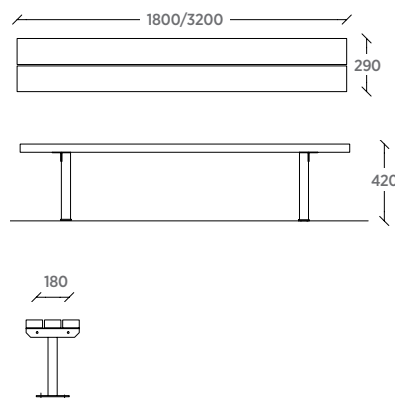

Specifications

Other products in the *Woodlands* range

- *Woodlands* Hardwood Seat
- *Woodlands* Pine Table Setting
- *Woodlands* Pine Bench
- *Woodlands* Hardwood Table Setting

To view other products in the *Woodlands* range, visit our website

*A wide range of colours are available to suit your desired colour scheme.

Contact us today

Freephone **0508 4 URBAN** or visit urbaneffects.co.nz