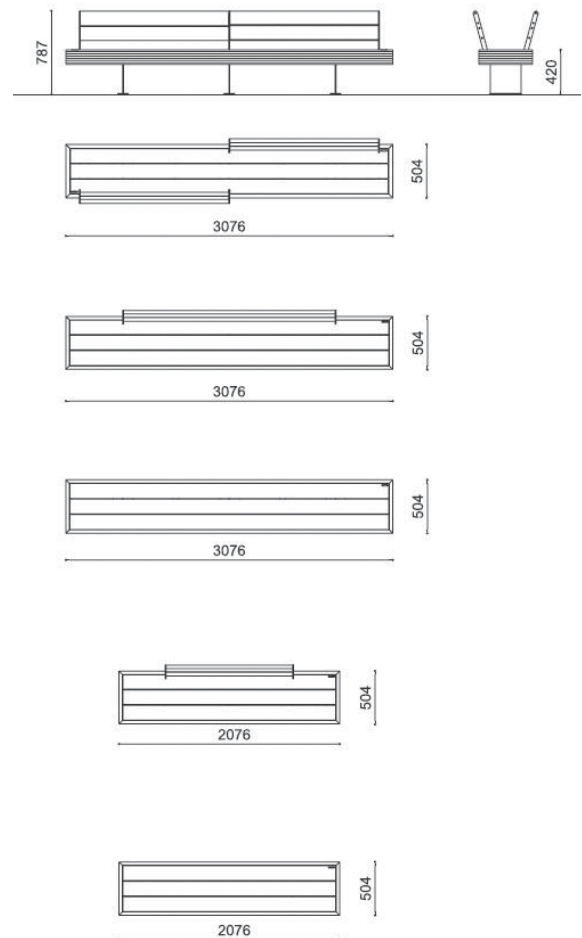

Specifications

Contact us today

Freephone 0508 4 URBAN or visit urbaneffects.co.nz