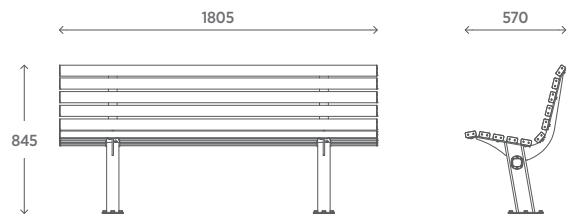

Specifications

Other products in the Citistyle range

- Citistyle Deluxe Seat
- Citistyle Deluxe Bench
- Citistyle Timber Bench
- Citistyle Deluxe Table Setting
- Citistyle Timber Table Setting
- Citistyle Deluxe Bin
- Citistyle Timber Bin
- Citistyle Semi Hoop Bike Rack
- Citistyle Bollard

To view other products in the Citistyle range, visit our website

*A wide range of colours are available to suit your desired colour scheme.

Contact us today

Freephone 0508 4 URBAN or visit urbaneffects.co.nz