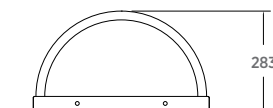

Specifications

Contact us today

Freephone **0508 4 URBAN** or visit urbaneffects.co.nz