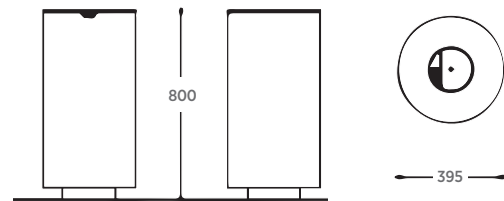

Specifications

Contact us today

Freephone **0508 4 URBAN** or visit urbaneffects.co.nz