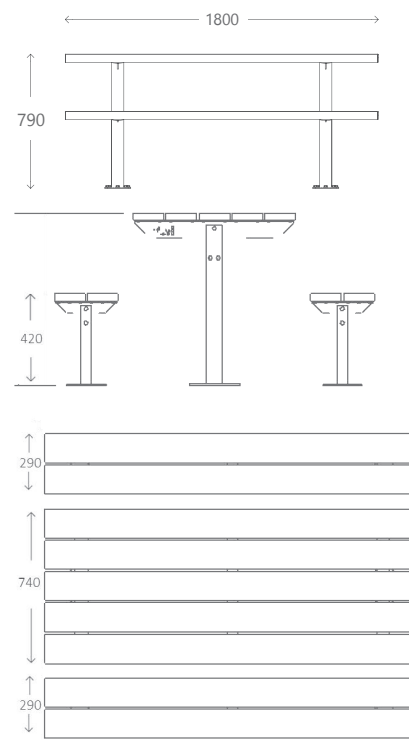

Specifications

Other products in the *Woodlands* range

- *Woodlands Hardwood Table Setting*
- *Woodlands Pine Bench*
- *Woodlands Hardwood Bench*
- *Woodlands Hardwood Seat*
- *Woodlands Platform Bench*

To view other products in the *Woodlands* range, visit our website

*A wide range of colours are available to suit your desired colour scheme.

Contact us today

Freephone 0508 4 URBAN or visit urbaneffects.co.nz