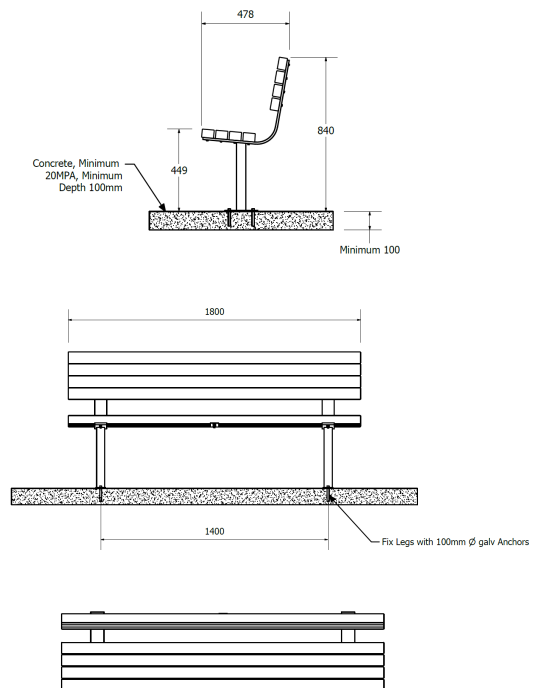

Specifications

Other products in the *Woodlands* range

- *Woodlands* Pine Bench
- *Woodlands* Pine Table Setting
- *Woodlands* Hardwood Bench
- *Woodlands* Hardwood Table Setting
- *Woodlands* Platform Bench

To view other products in the *Woodlands* range, visit our website

*A wide range of colours are available to suit your desired colour scheme.

Contact us today

Freephone **0508 4 URBAN** or visit urbaneffects.co.nz