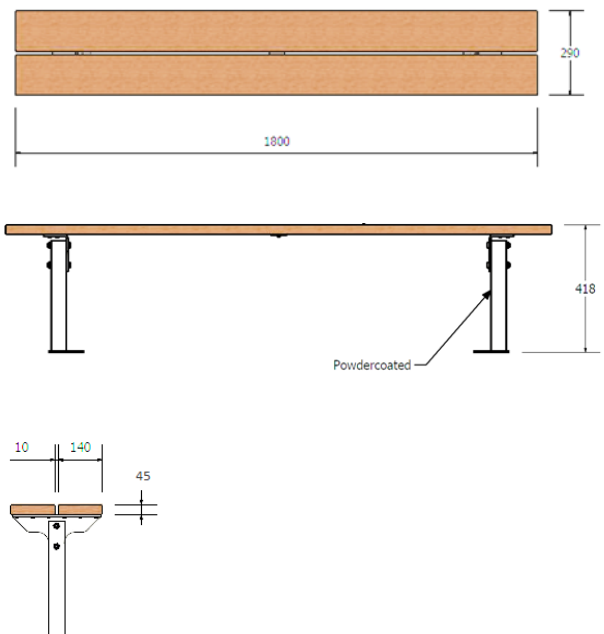

Specifications

Other products in the *Woodlands* range

- *Woodlands* Hardwood Seat
- *Woodlands* Pine Table Setting
- *Woodlands* Hardwood Bench
- *Woodlands* Hardwood Table Setting

To view other products in the *Woodlands* range, visit our website

*A wide range of colours are available to suit your desired colour scheme.

Contact us today

Freephone **0508 4 URBAN** or visit urbaneffects.co.nz