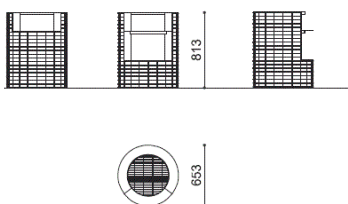

Specifications

B-B SASS