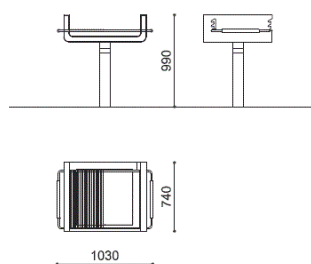

B-B Sass, B-BQ, C-BQ Barbeques

These free-standing BBQs look great in any recreation area or park. No need for power or gas, just firewood and sausages and sit back and enjoy these versatile cookers.

Part of a range

Quality & durability

- Heavy duty Corten steel
- Stainless steel grille
- Heavy duty hot dip galvanised mesh cage

Ideal for

- Parks
- Sporting and recreational areas
- Tourist parks

Finishes available

- Corten steel with stainless steel grille
- B-BQ rotating option
- Cage for aggregate (aggregate not included)
- Firewood compartment options

Specifications

B-BQ

Contact us today

Freephone **0508 4 URBAN** or visit urbaneffects.co.nz