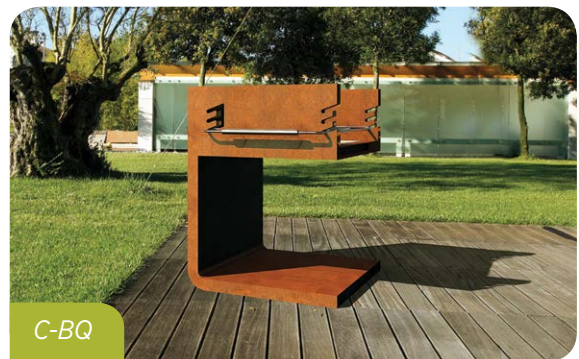

## B-B Sass, B-BQ, C-BQ Barbeques

These free-standing BBQs look great in any recreation area or park. No need for power or gas, just firewood and sausages and sit back and enjoy these versatile cookers.

### Quality & durability

- Heavy duty Corten steel
- Stainless steel grille
- Heavy duty hot dip galvanised mesh cage

### Ideal for

- Parks
- Sporting and recreational areas
- Tourist parks

### Finishes available

- Corten steel with stainless steel grille
- B-BQ rotating option
- Cage for aggregate (aggregate not included)
- Firewood compartment options

B-BQ

C-BQ