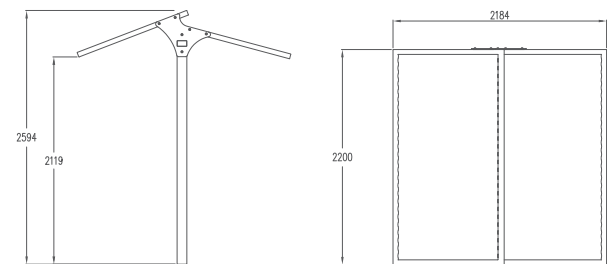

Specifications

Contact us today

Freephone **0508 4 URBAN** or visit urbaneffects.co.nz